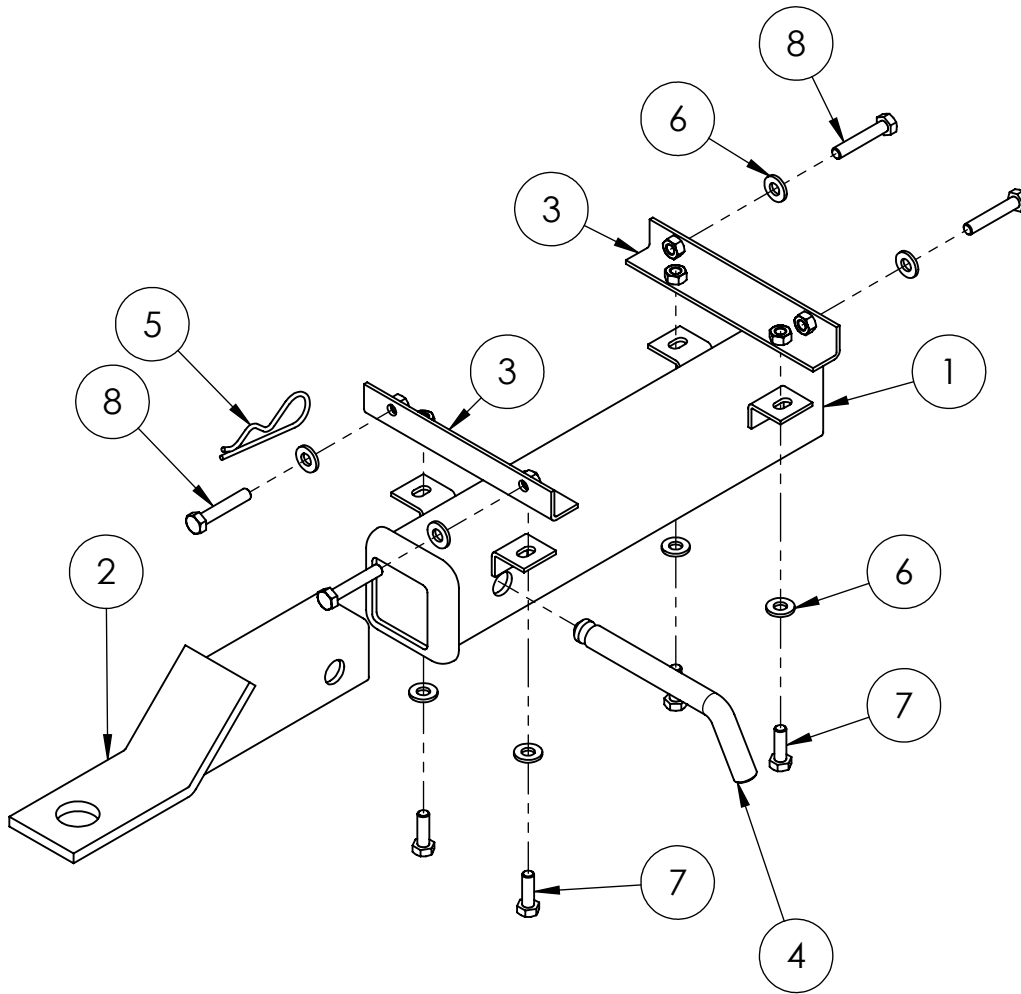

# MJTH8000 - UNIVERSAL TRAILER HITCH

## WARRANTY PARTS EXPLODED VIEW DIAGRAM

MJTH8000 UNIVERSAL TRAILER HITCH			
ITEM NO.	DESCRIPTION	PART NO.	QTY.
1	MJTH8000 Receiver		1
2	MJTH8000 Hitch		1
3	MJTH8000 Mounting Brackets	W01-104	2
4	Trailer Hitch Pin		1
5	Trailer Hitch Cotter Pin		1
6	Plain washer 8 mm		8
7	Hex bolt M8 x 25		4
8	Hex bolt M8 x 45		4
	Hardware Pack w/ receiver pin & lock	W01-102	1