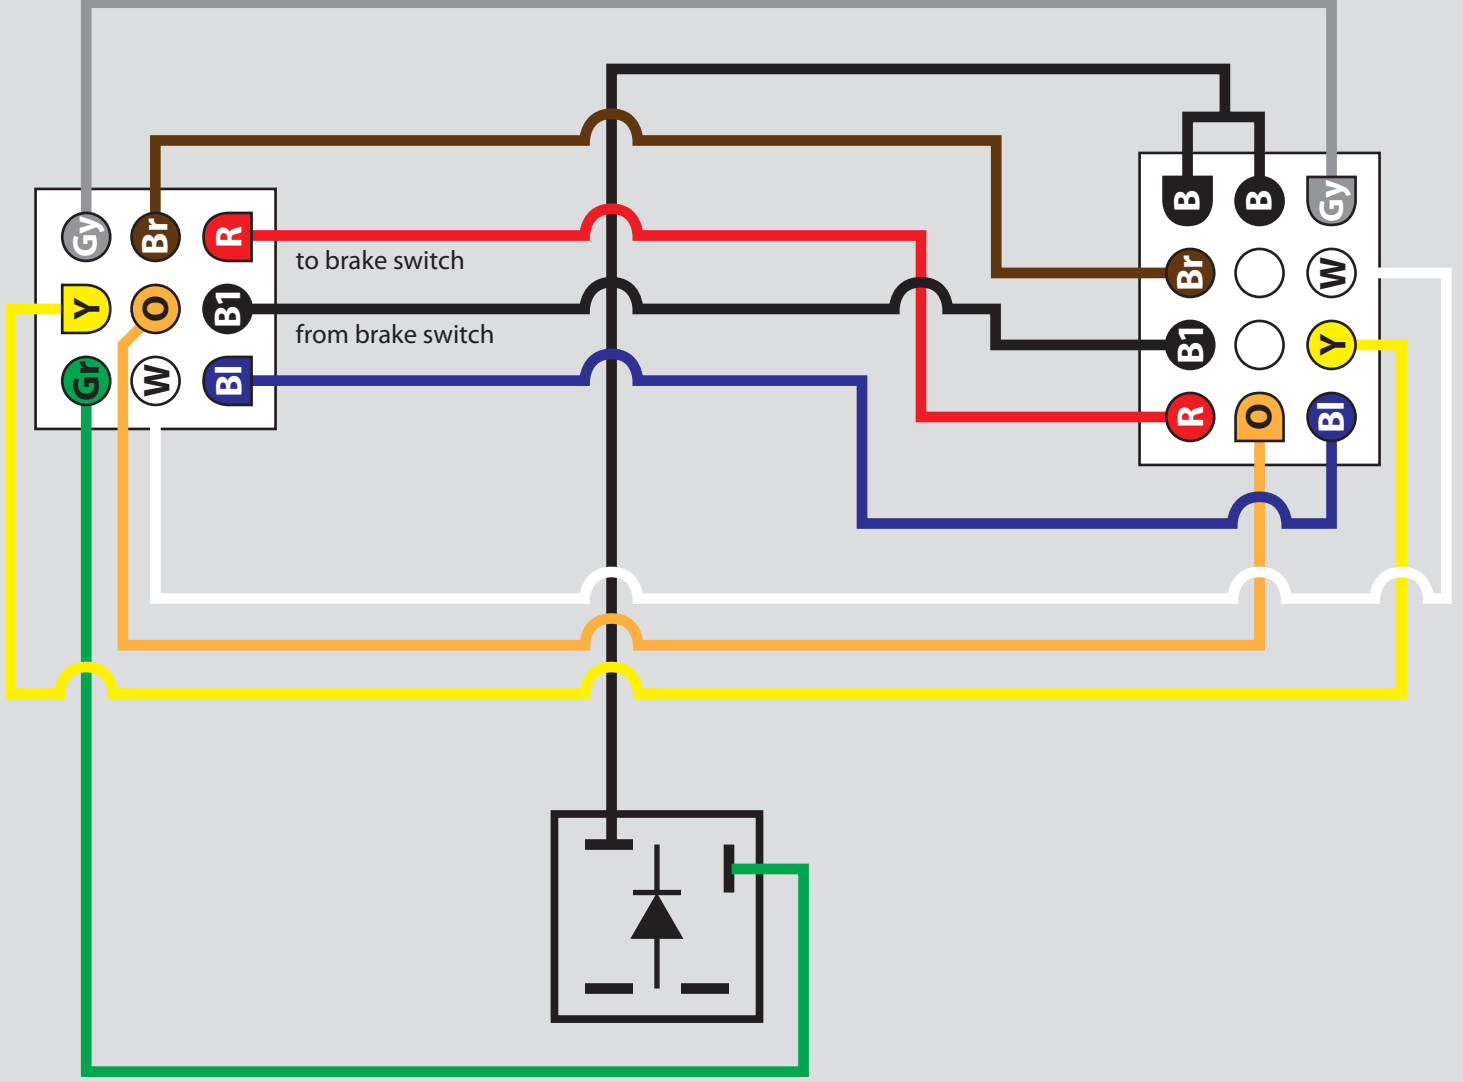

Club Car Precedent Gas Harness Wiring Diagram

COLOR KEY

O	ORANGE	Key Switch (+12V)
Bl	BLUE	Constant (+12V)
W	WHITE	LEFT Turn Signal (+12V)
Y	YELLOW	RIGHT Turn Signal (+12V)
R	RED	Brake Light (+12V)
Br	BROWN	Tail Light (+12V)
B1	BLACK-1	Brake Switch (+12V)
Gy	GREY	Brake Switch/Tail Light (-12V)
Gr	GREEN	Engine Compartment (-12V)
B	BLACK	Ground From Rectifier (-12V)