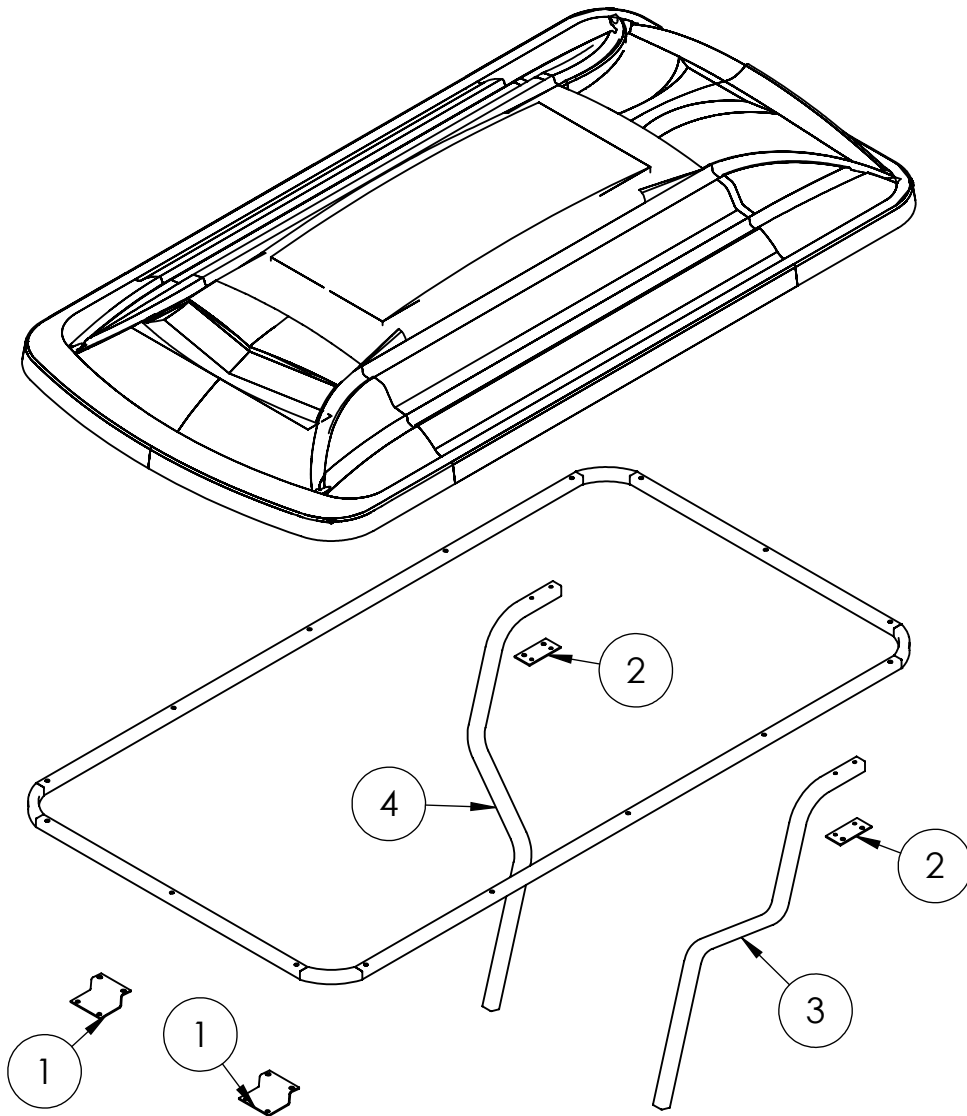

**EXTENDED TOP KIT FOR E-Z-GO RXV  
w/ GENESIS300/250 SEATS**

**WARRANTY PARTS  
EXPLODED VIEW DIAGRAM**

**26-056/57/58 Gen300 Alum.**  
**26-059/60/61 Gen250 Steel**

<b>EXTENDED TOP KIT FOR E-Z-GO RXV GENESIS300/250</b>			
<b>ITEM #</b>	<b>DESCRIPTION</b>	<b>PART #</b>	<b>QTY</b>
1	RXV Front Bracket ALUMINUM	W26-4-1	2
	or RXV Front Bracket STEEL	W26-4-2	
2	RXV Rear Bracket ALUMINUM	W26-106	2
	or RXV Rear Bracket STEEL	W26-107	
3	RXV Strut (Driver Side) ALUMINUM	W26-4-3	1
	or RXV Strut (Driver Side) STEEL	W26-4-4	
4	RXV Strut (Pass Side) ALUMINUM	W26-4-5	1
	or RXV Strut (Pass Side) STEEL	W26-4-6	
5	Hardware Pack (Not Shown in Diagram)	W26-103	1