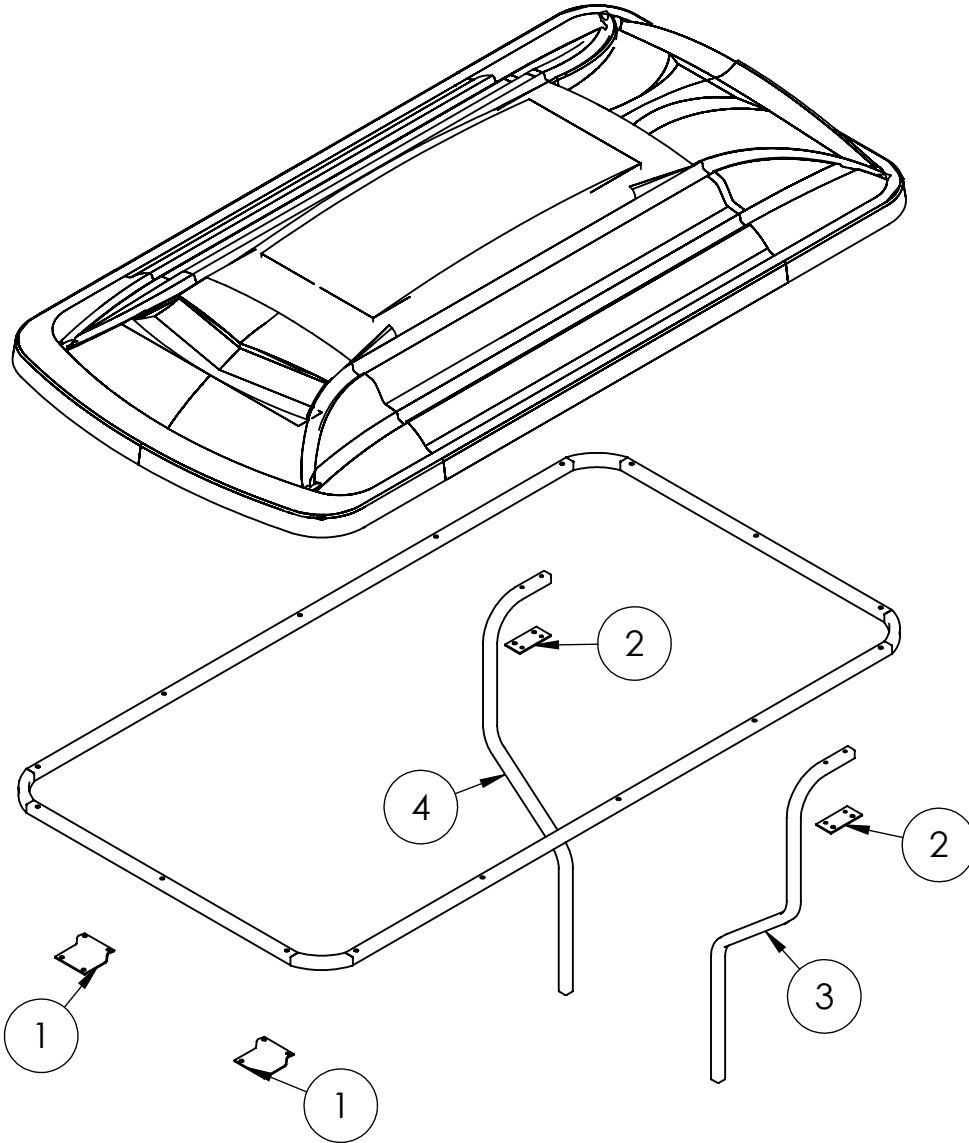

**EXTENDED TOP KIT FOR E-Z-GO TXT
w/ GENESIS300/250 SEATS**

**WARRANTY PARTS
EXPLODED VIEW DIAGRAM**

26-050/51/52 Gen300 Alum.
26-053/54/55 Gen250 Steel

EXTENDED TOP KIT FOR E-Z-GO TXT GENESIS300/250			
ITEM #	DESCRIPTION	PART #	QTY
1	TXT Front Bracket ALUMINUM	W26-3-1	2
	or TXT Front Bracket STEEL	W26-3-2	
2	Universal Rear Bracket ALUMINUM	W26-100	2
	or Universal Rear Bracket STEEL	W26-101	
3	TXT Strut (Driver Side) ALUMINUM	W26-3-3	1
	or TXT Strut (Driver Side) STEEL	W26-3-4	
4	TXT Strut (Pass Side) ALUMINUM	W26-3-5	1
	or TXT Strut (Pass Side) STEEL	W26-3-6	
5	Hardware Pack (Not Shown in Diagram)	W26-103	1