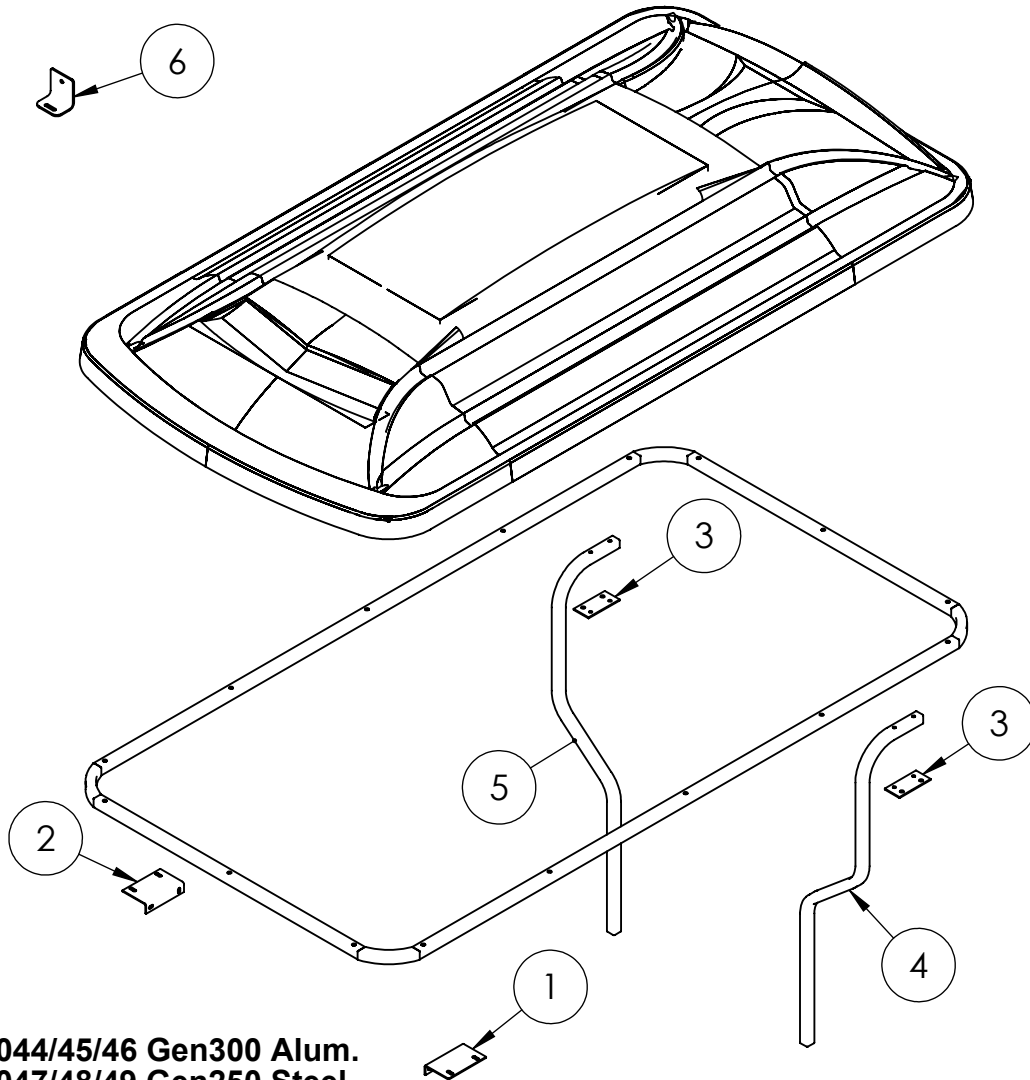

EXTENDED TOP KIT FOR CLUB CAR PRECEDENT w/ GENESIS300/250 SEATS

WARRANTY PARTS EXPLODED VIEW DIAGRAM

26-044/45/46 Gen300 Alum.
26-047/48/49 Gen250 Steel

EXTENDED TOP KIT FOR CLUB CAR PRECEDENT GENESIS300/250			
ITEM #	DESCRIPTION	PART #	QTY
1	PREC/DRIVE Front Bracket (Driver Side) ALUMINUM or PREC/DRIVE Front Bracket (Driver Side) STEEL	W26-1-1 W26-1-2	1
2	PREC/DRIVE Front Bracket (Pass Side) ALUMINUM or PREC/DRIVE Front Bracket (Pass Side) STEEL	W26-1-3 W26-1-4	1
3	Universal Rear Bracket ALUMINUM or Universal Rear Bracket STEEL	W26-100 W26-101	2
4	Precedent Strut (Driver Side) ALUMINUM or Precedent Strut (Driver Side) STEEL	W26-1-5 W26-1-6	1
5	Precedent Strut (Pass Side) ALUMINUM or Precedent Strut (Pass Side) STEEL	W26-1-7 W26-1-8	1
6	Precedent Stiffener Bracket ALUMINUM	W26-1-9	2
7	Hardware Pack (Not Shown in Diagram)	W26-103	1