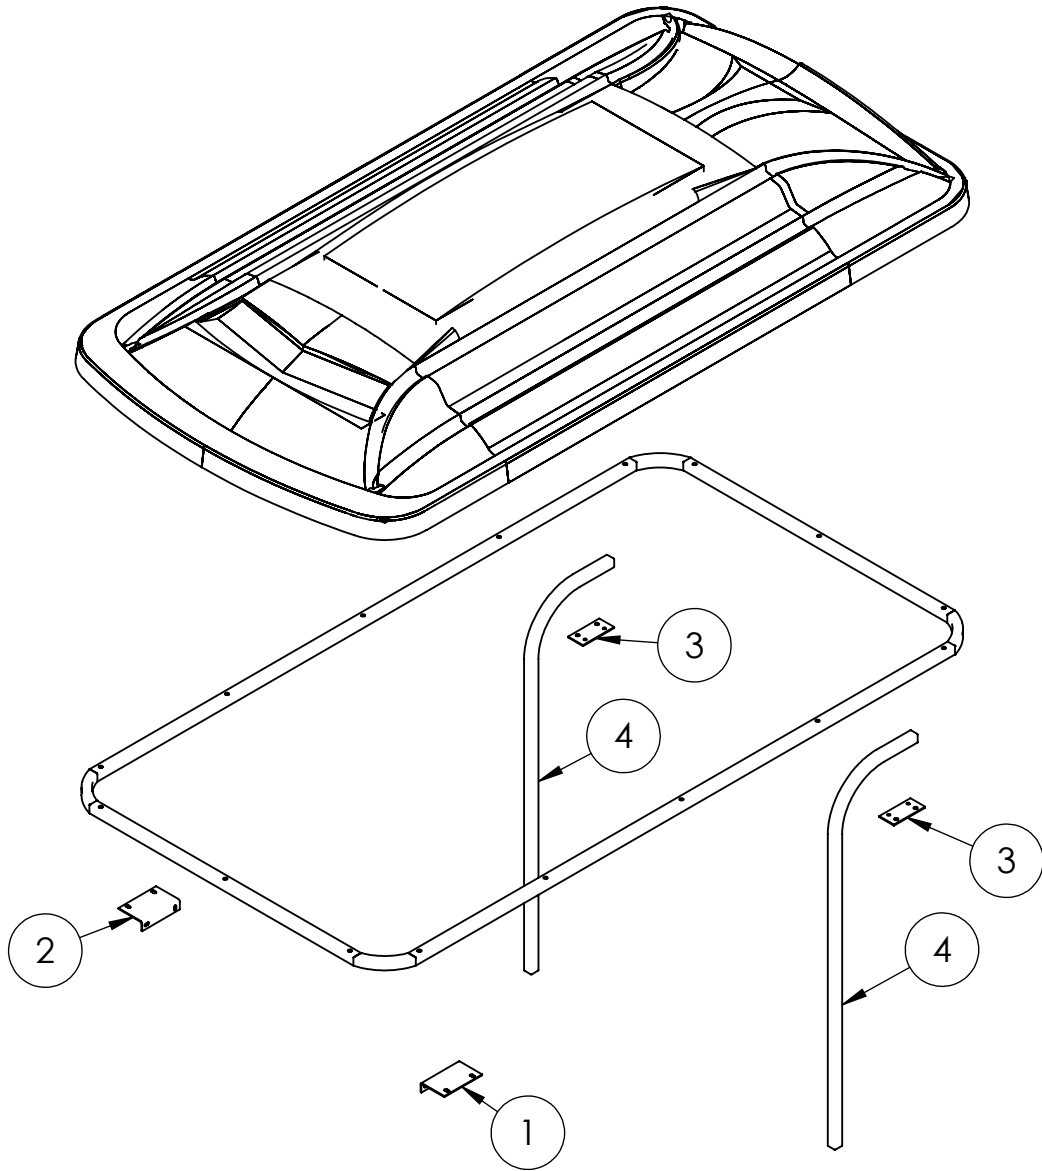

**EXTENDED TOP KIT FOR YAMAHA DRIVE  
w/ GENESIS150 SEAT**

**WARRANTY PARTS  
EXPLODED VIEW DIAGRAM**

**26-032/33/34 Gen150 Steel**

<b>EXTENDED TOP KIT FOR YAMAHA DRIVE GENESIS150</b>			
<b>ITEM #</b>	<b>DESCRIPTION</b>	<b>PART #</b>	<b>QTY</b>
1	PREC/DRIVE Front Bracket (Driver Side) STEEL	W26-1-2	1
2	PREC/DRIVE Front Bracket (Pass Side) STEEL	W26-1-4	1
3	Universal Rear Brackets STEEL	W26-101	2
4	Candy Cane Strut STEEL	W26-105	2
5	Hardware Pack (Not Shown in Diagram)	W26-103	1