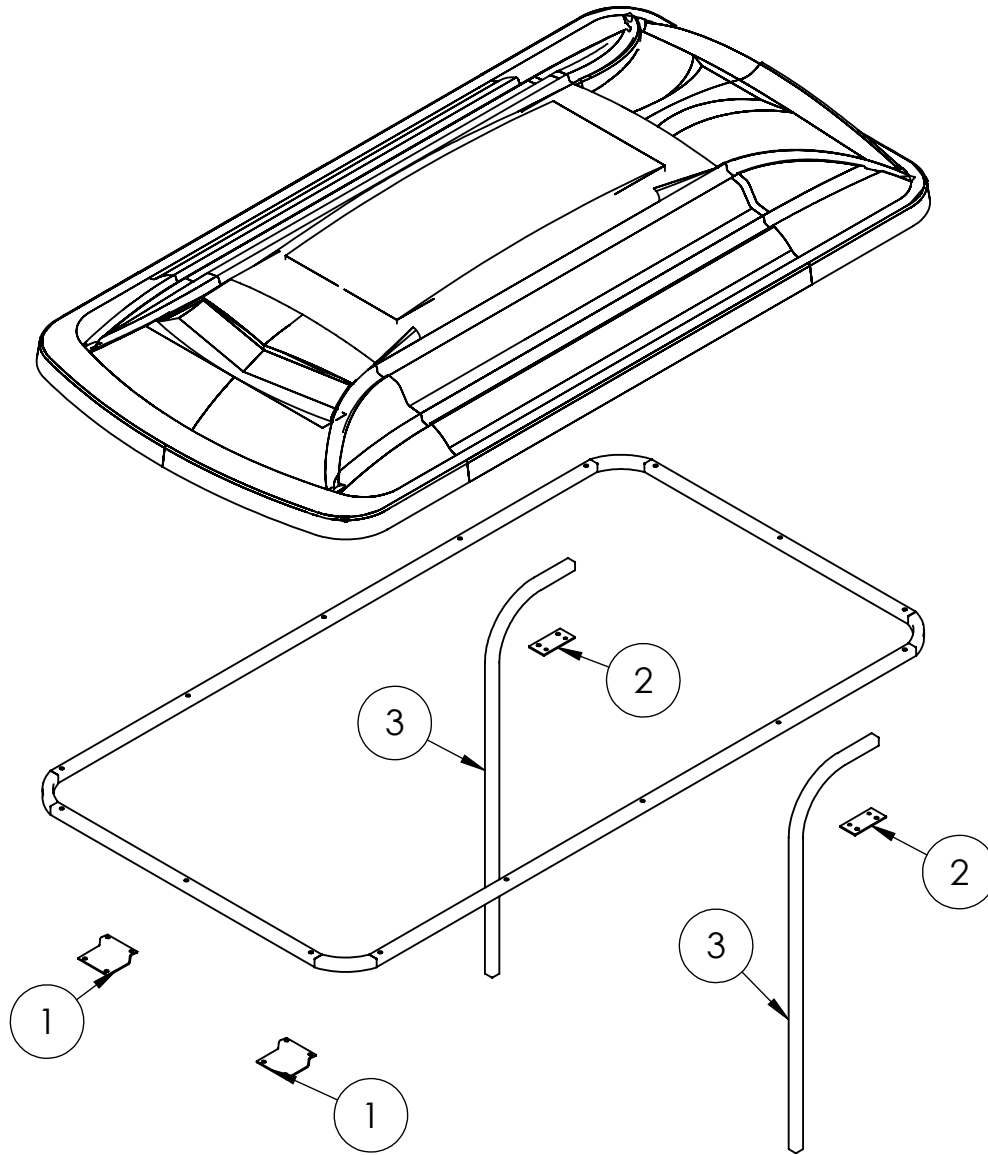

**EXTENDED TOP KIT FOR E-Z-GO TXT
w/ GENESIS150 SEAT**

**WARRANTY PARTS
EXPLODED VIEW DIAGRAM**

26-026/27/28 Gen150 Steel

EXTENDED TOP KIT FOR E-Z-GO TXT GENESIS150			
ITEM #	DESCRIPTION	PART #	QTY
1	TXT Front Bracket STEEL	W26-3-2	2
2	Universal Rear Brackets STEEL	W26-101	2
3	Candy Cane Strut STEEL	W26-105	2
4	Hardware Pack (Not Shown in Diagram)	W26-103	1