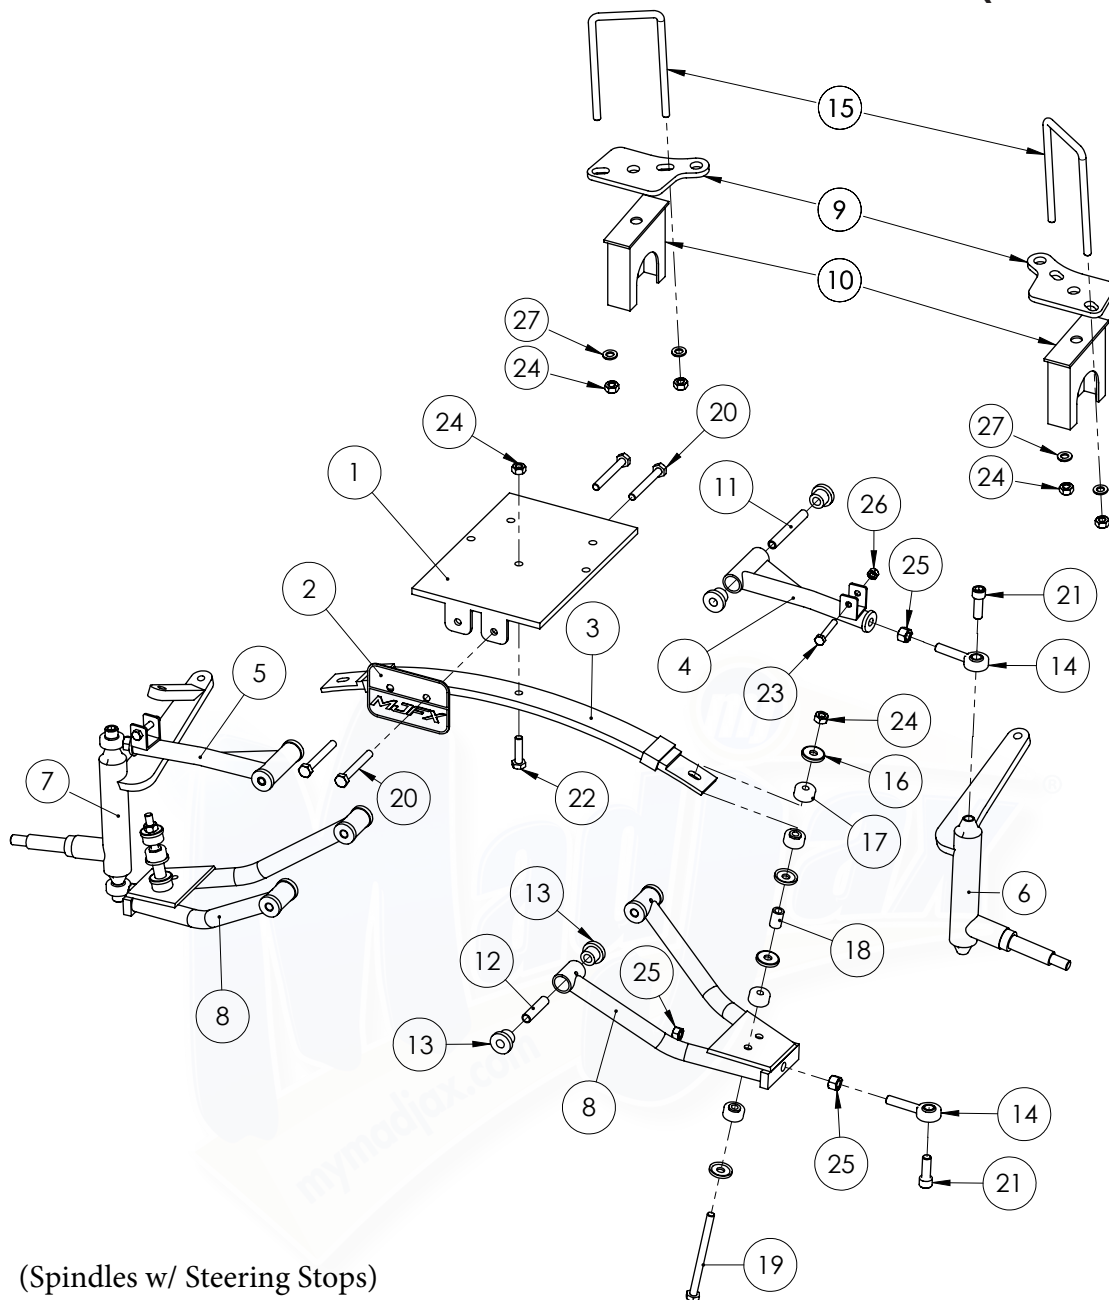

Madjax® 6 Inch A-Arm Lift Kit : Fits Club Car® DS® (Steel Caps)

16-019 (Spindles w/ Steering Stops)

No.	Part No.	Description	QTY
1	W16-2-5	Front Main Bracket DS	1
2	W16-2-19	MJFX Logo Plate DS	1
3	W16-2-6	Front Leaf Spring DS	1
4	W16-2-3	Left Upper A-Arm DS	1
5	W16-2-4	Right Upper A-Arm DS	1
6	W16-2-22	Front Spindle DS 6.0 Steel Caps - Left	1
7	W16-2-23	Front Spindle DS 6.0 Steel Caps - Right	1
8	W16-2-2	Lower Control Arm DS	2
9	W16-1-9	Rear Suspension Mounting Plate - Club Car	2
10	W16-1-5	Rear 6-inch Lift Block - Club Car	2
11	W16-2-18	95mm Bolt Sleeve	2
12	W16-8-6	55mm Bolt Sleeve	4
13	W16-8-1	Upper A-Arm/Lower Control Arm Bushing	12
14	W16-8-3	Heim Joint	4
15	W16-8-4	U-Bolt 106mm x 180mm	2

No.	Part No.	Description	QTY
	W16-8-11	Front Leaf Spring Bolt Assembly 6.0	2
16		Leaf Spring Bushing Cap	4
17		Leaf Spring Bushing	4
18		25mm Bolt Sleeve	1
19		M10x140 Hex Head Bolt	1
24		M10 Locking Nut	1
	W16-2-1	DS Lift Kit Hardware Pack	1
20		M10x80 Head Head Bolt	4
21		M12x35 Hex Socket Cap Bolt	4
22		M10x40 Head Head Bolt	1
23		M8x50 Hex Head Bolt	2
24		M10 Locking Nut	10
25		M12 Nut	6
26		M8 Locking Nut	2
27		M10x20 Flat Washer	4