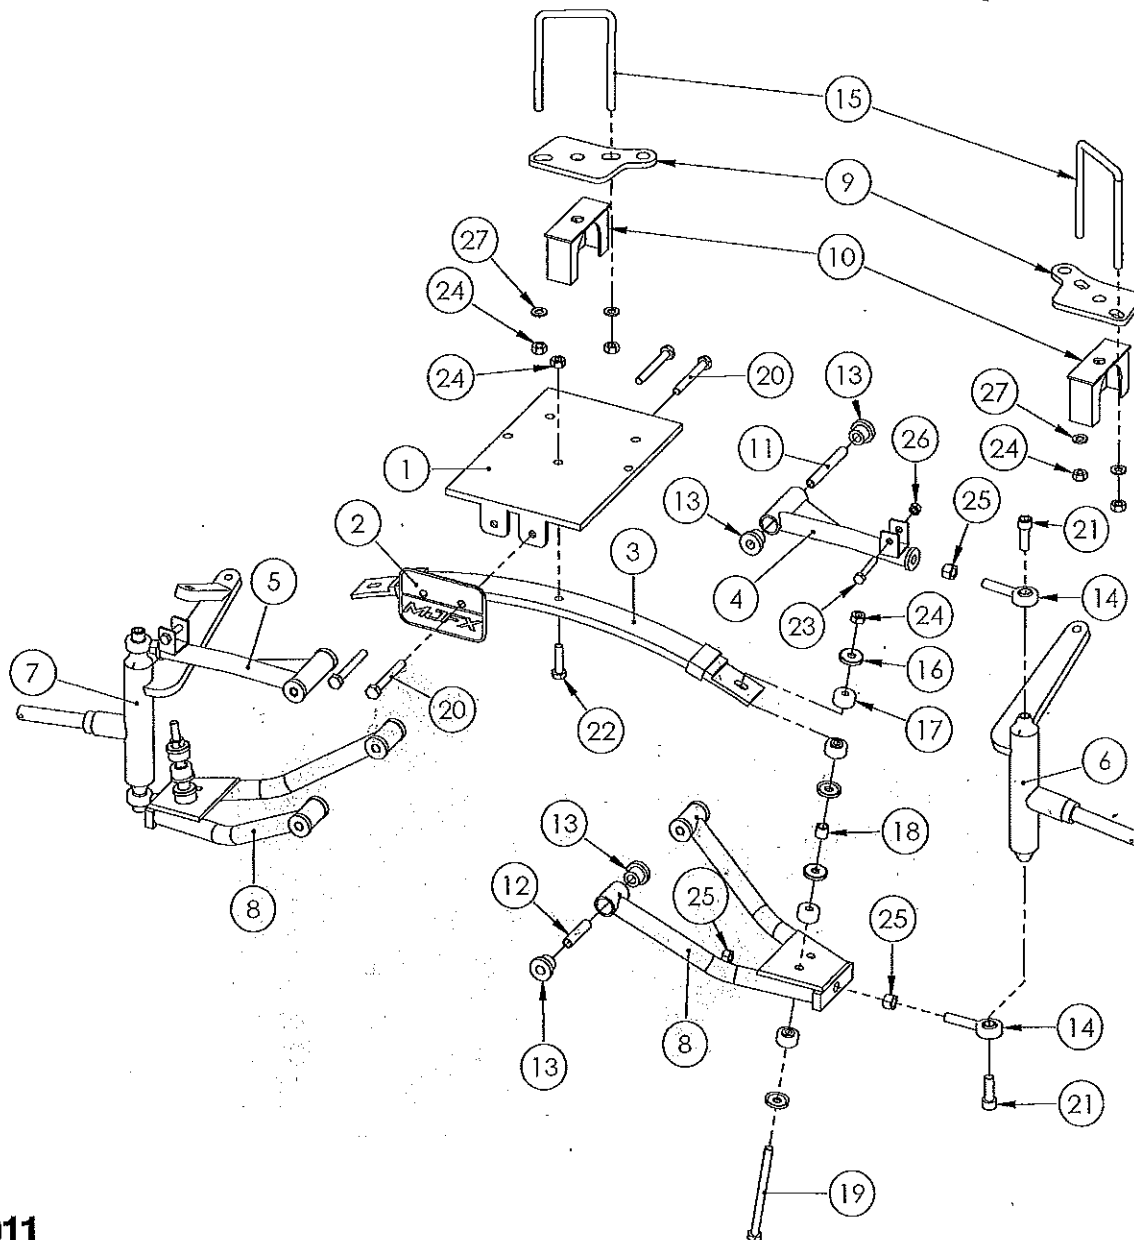

Madjax® 3.5 Inch A-Arm Lift Kit : Fits Club Car® DS® (Plastic Caps)

16-011

No.	Part No.	Description	QTY
1	W16-2-5	Front Main Bracket DS	1
2	W16-2-19	MJFX Logo Plate DS	1
3	W16-2-6	Front Leaf Spring DS	1
4	W16-2-3	Left Upper A-Arm DS	1
5	W16-2-4	Right Upper A-Arm DS	1
6	W16-2-14	Front Spindle DS 3.5 Plastic Caps - Left	1
7	W16-2-15	Front Spindle DS 3.5 Plastic Caps - Right	1
8	W16-2-2	Lower Control Arm DS	2
9	W16-1-9	Rear Suspension Mounting Plate - Club Car	2
10	W16-1-6	Rear 3.5-inch Lift Block-Club Car	2
11	W16-2-18	95mm Bolt Sleeve	2
12	W16-8-6	55mm Bolt Sleeve	4
13	W16-8-1	Upper A-Arm/Lower Control Arm Bushing	12
14	W16-8-3	Heim Joint	4
15	W16-8-5	U-Bolt 106mm x 150mm	2

No.	Part No.	Description	QTY
	W16-8-12	Front Leaf Spring Bolt Assembly 3.5	2
16		Leaf Spring Bushing Cap	4
17		Leaf Spring Bushing	4
18		15mm Bolt Sleeve	1
19		M10x120 Hex Head Bolt	1
24		M10 Locking Nut	1
	W16-2-1	DS Lift Kit Hardware Pack	1
20		M10x80 Head Head Bolt	4
21	W16-8-13	M12x35 Hex Socket Cap Bolt	4
22		M10x40 Head Head Bolt	1
23		M8x50 Hex Head Bolt	2
24		M10 Locking Nut	10
25		M12 Nut	6
26		M8 Locking Nut	2
27		M10x20 Flat Washer	4