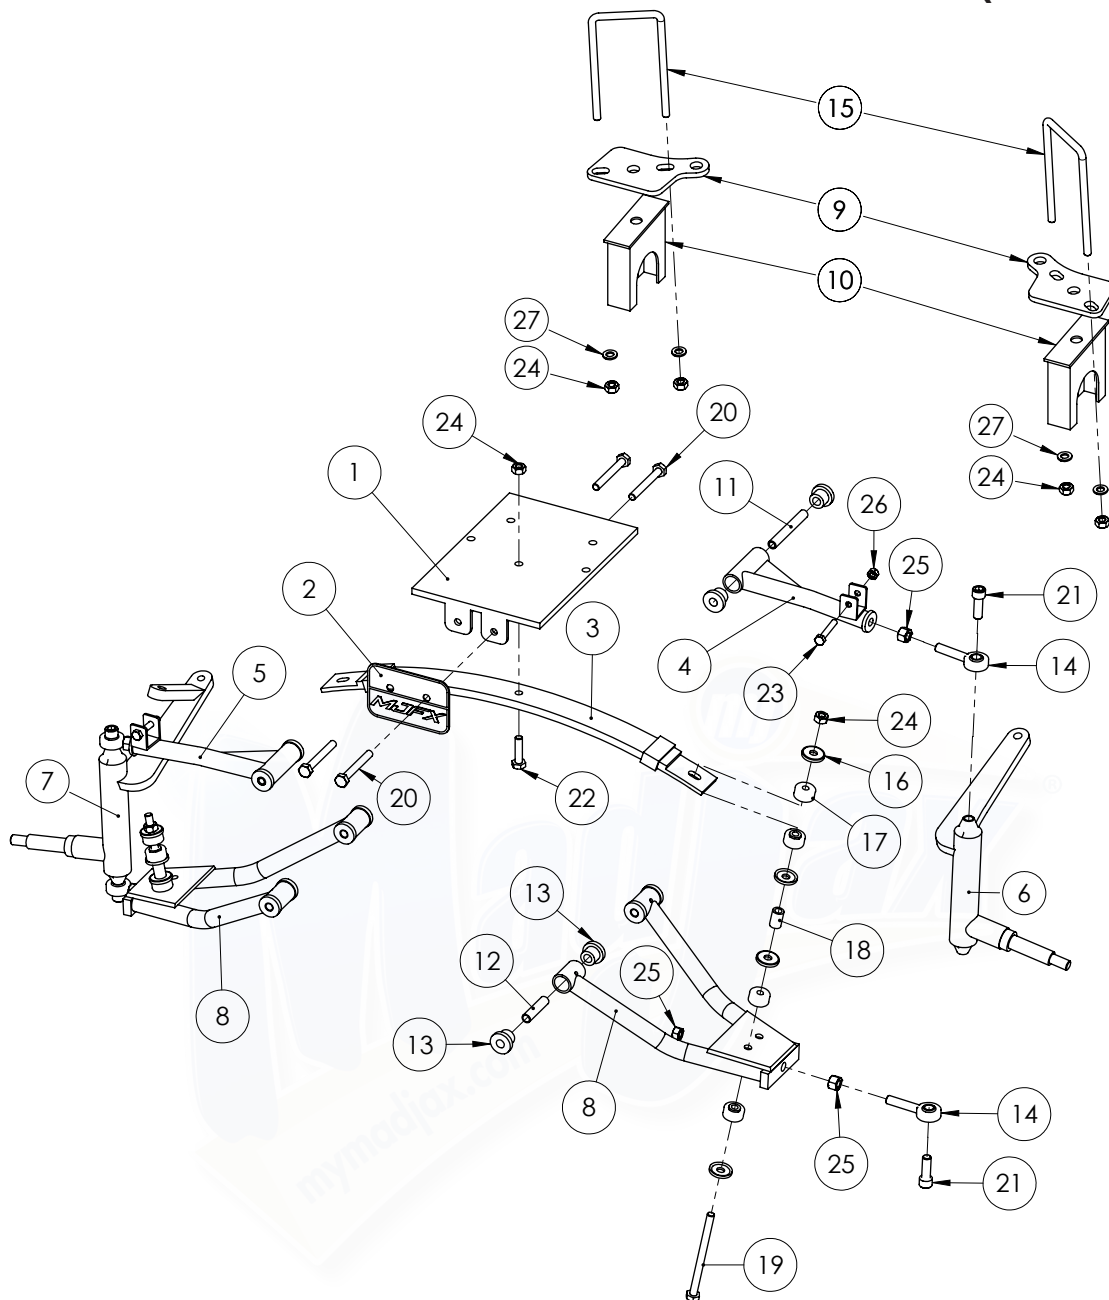

# Madjax® 6 Inch A-Arm Lift Kit : Fits Club Car® DS® (Steel Caps)

## 16-003

No.	Part No.	Description	QTY
1	W16-2-5	Front Main Bracket DS	1
2	W16-2-19	MJFX Logo Plate DS	1
3	W16-2-6	Front Leaf Spring DS	1
4	W16-2-3	Left Upper A-Arm DS	1
5	W16-2-4	Right Upper A-Arm DS	1
6	W16-2-9	Front Spindle DS 6.0 Steel Caps - Left	1
7	W16-2-10	Front Spindle DS 6.0 Steel Caps - Right	1
8	W16-2-2	Lower Control Arm DS	2
9	W16-1-9	Rear Suspension Mounting Plate - Club Car	2
10	W16-1-5	Rear 6-inch Lift Block - Club Car	2
11	W16-2-18	95mm Bolt Sleeve	2
12	W16-8-6	55mm Bolt Sleeve	4
13	W16-8-1	Upper A-Arm/Lower Control Arm Bushing	12
14	W16-8-3	Heim Joint	4
15	W16-8-4	U-Bolt 106mm x 180mm	2

No.	Part No.	Description	QTY
	W16-8-11	Front Leaf Spring Bolt Assembly 6.0	2
16		Leaf Spring Bushing Cap	4
17		Leaf Spring Bushing	4
18		25mm Bolt Sleeve	1
19		M10x140 Hex Head Bolt	1
24		M10 Locking Nut	1
	W16-2-1	DS Lift Kit Hardware Pack	1
20		M10x80 Head Head Bolt	4
21		M12x35 Hex Socket Cap Bolt	4
22		M10x40 Head Head Bolt	1
23		M8x50 Hex Head Bolt	2
24		M10 Locking Nut	10
25		M12 Nut	6
26		M8 Locking Nut	2
27		M10x20 Flat Washer	4