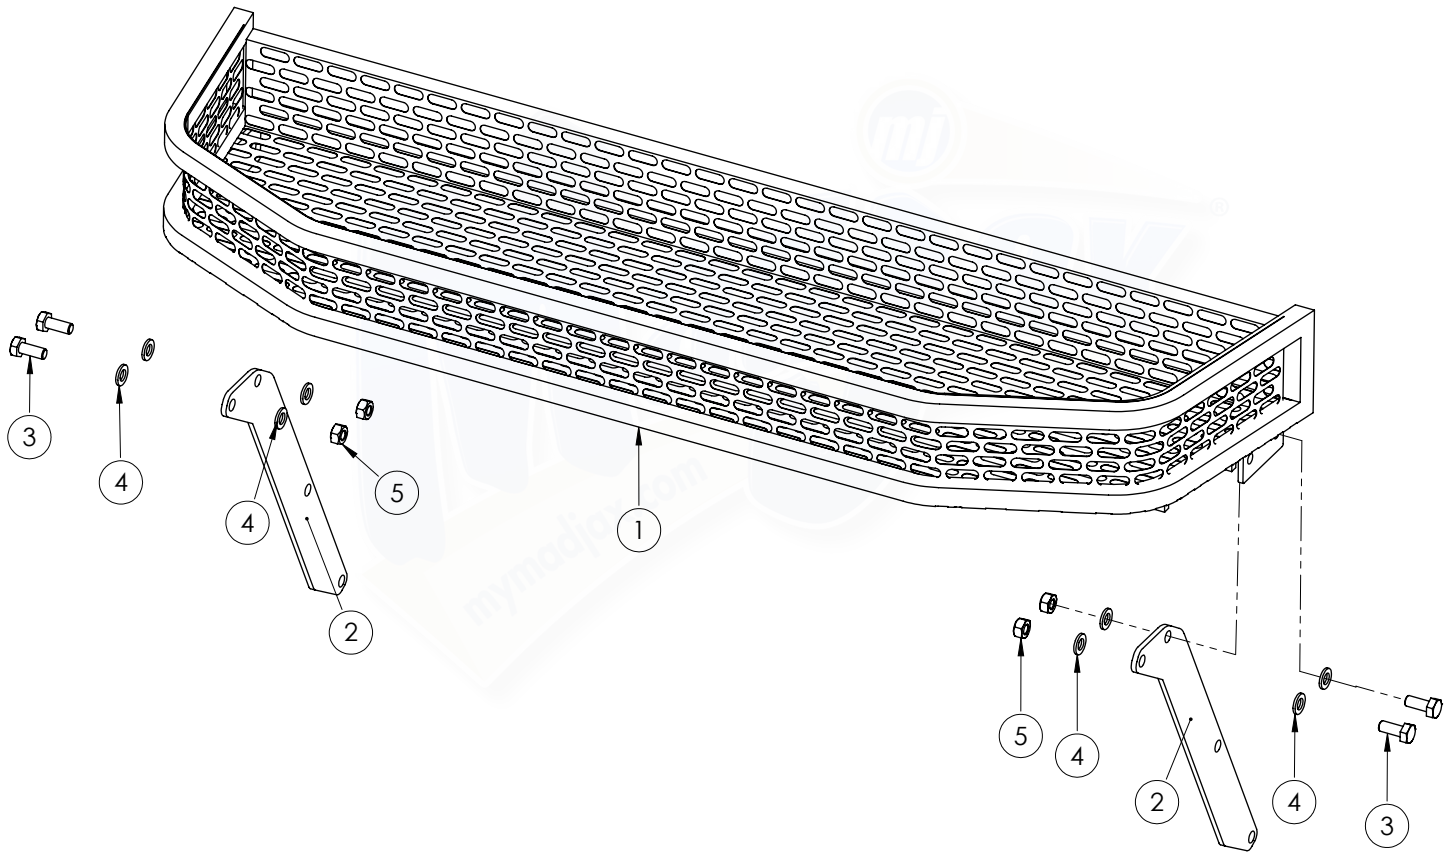

Madjax® Clays Basket : E-Z-Go® TXT®

04-011

| No. | Part No. | Description | QTY |
|-----|----------|-----------------------------|-----|
| 1 | | Basket | 1 |
| 2 | W04-11-1 | TXT Clays Mounting Brackets | 2 |
| | W04-11-2 | TXT Clays Hardware Pack | 1 |
| 3 | | M10x25 Hex Head Bolt | 4 |
| 4 | | M10x20 Flat Washer | 4 |
| 5 | | M10 Locking Nut | 4 |