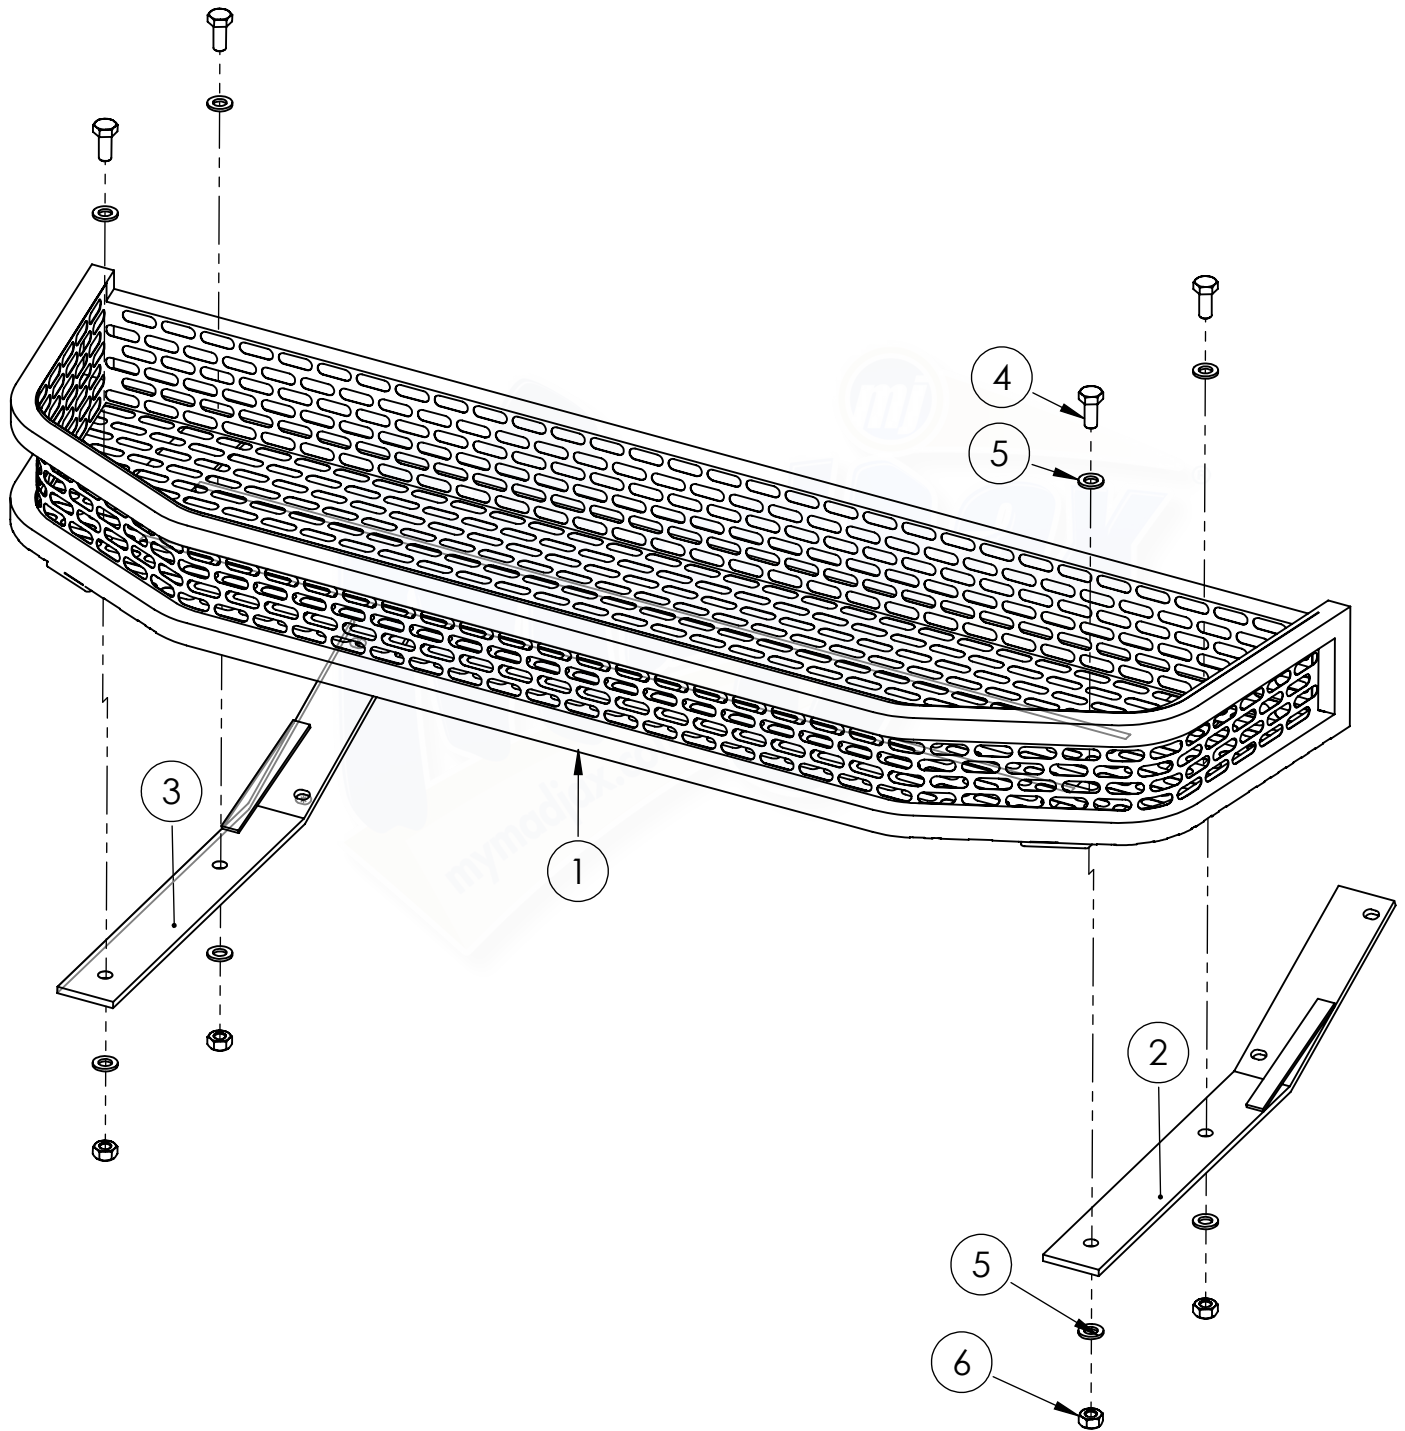

Madjax® Clays Basket : Fits Club Car® DS®

04-010

| No. | Part No. | Description | QTY |
|-----|----------|-----------------------------------|-----|
| 1 | | Basket | 1 |
| 2 | W04-10-1 | DS Clays Mounting Bracket - Left | 1 |
| 3 | W04-10-3 | DS Clays Mounting Bracket - Right | 1 |
| | W04-10-2 | DS Clays Hardware Pack | 1 |
| 4 | | M10x25 Hex Head Bolt | 4 |
| 5 | | M10x20 Flat Washer | 4 |
| 6 | | M10 Locking Nut | 4 |