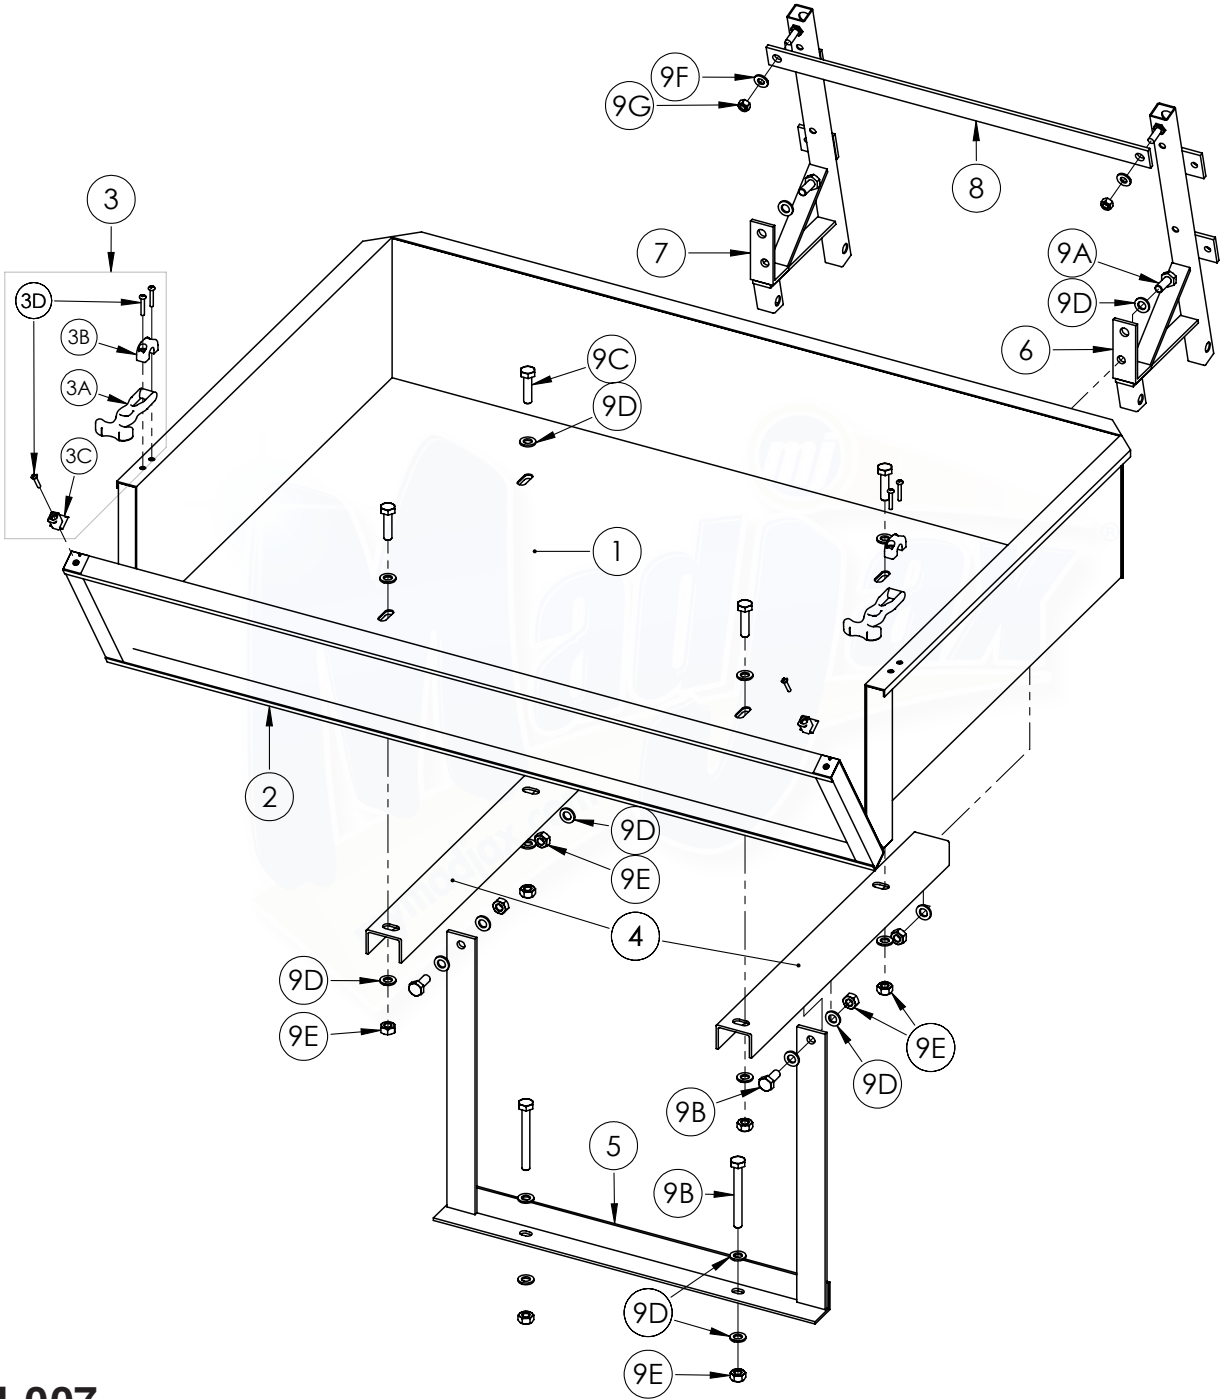

Madjax® Cargo Box and Brackets : Yamaha® Drive®

04-007

No.	Part No.	Description	QTY	No.	Part No.	Description	QTY
1		Cargo Box - Steel	1	6	W01-5-5	Main Bracket - Right	1
		Cargo Box - Aluminum	1	7	W01-5-4	Main Bracket - Left	1
2	W04-1-2	Cargo Box Gate - Steel	1	8	W01-5-9	Front Bracket Brace	1
	W04-1-3	Cargo Box Gate - Aluminum	1	9	W04-7-3	Cargo Box Hardware Pack - DRIVE	1
3	W04-1-1	Cargo Box Latch and Hardware	2	9A		M10x90 Hex Head Bolt	2
3A		Latch Handle	1	9B		M10x40 Hex Head Bolt	4
3B		Latch Handle Mount	1	9C		M10x25 Hex Head Bolt	4
3C		Latch Handle Catch	1	9D		M10 Flat Washer	20
3D		M6x30 Machine Screw	3	9E		M10 Locking Nut	10
4	W04-7-1	Cargo Box Mounting Bracket	2	9F		M8 Flat Washer	2
5	W04-7-2	Bagwell Bracket - DRIVE	1	9G		M8 Locking Nut	2