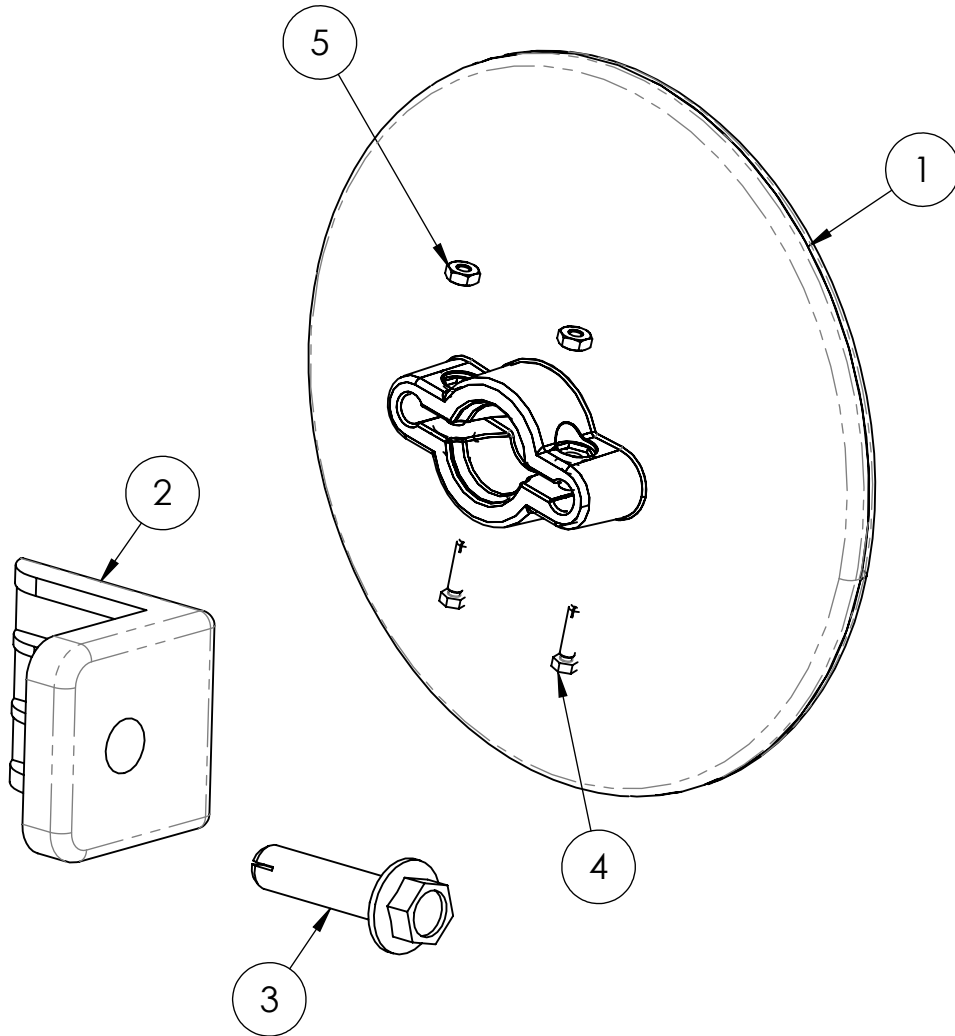

# 03-034 - ROUND MIRROR

## WARRANTY PARTS EXPLODED VIEW DIAGRAM

03-034 - ROUND MIRROR			
ITEM NO.	DESCRIPTION	PART NO.	QTY
1	Round Mirror	W03-34-1	1
2	Round Mirror Bracket	W03-34-2	1
	Hardware Pack	W03-34-3	1
3	M6x25 Self-Tapping Screw		1
4	M2x8 Bolts		2
5	M2 Nuts		2