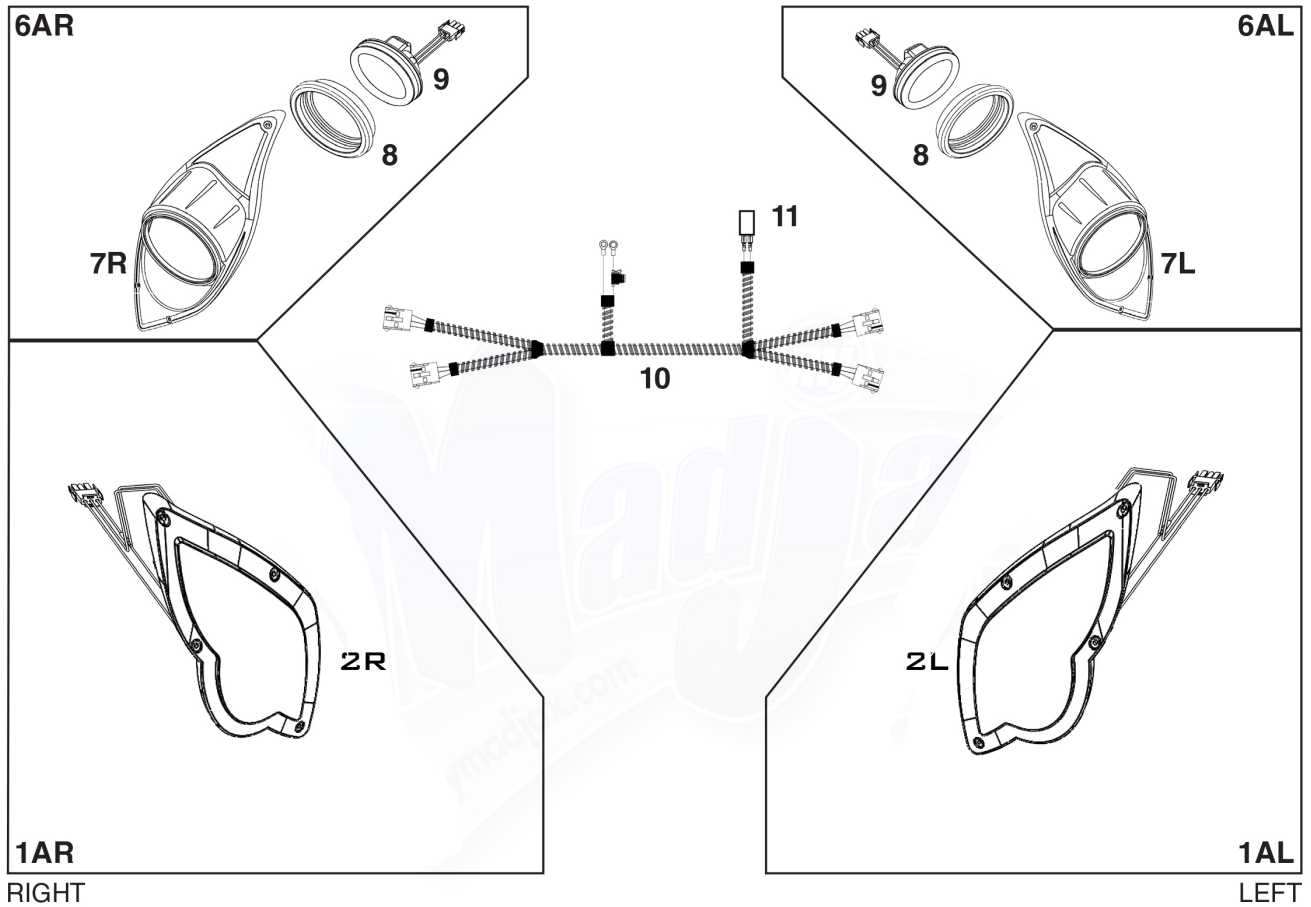

02-039 - LED LIGHT KIT FOR YAMAHA DRIVE

02-039

No.	Part No.	Description
1AR	W02-522	R/H LED Headlight Assembly, Complete
1AL	W02-521	L/H LED Headlight Assembly, Complete
2R	W02-520	LED Headlight Bezel R/H
2L	W02-519	LED Headlight Bezel L/H
6AR	W02-504	R/H Tail Light Assembly, Complete
6AL	W02-503	L/H Tail Light Assembly, Complete
7R	W02-514	Tail Light Bezel R/H
7L	W02-515	Tail Light Bezel L/H
8	W02-507	Tail Light Rubber Ring
9	W02-508	Tail Light LED Light Assembly
10	W02-822	Universal Upgrade Harness (w/o Rocker Switch)
11	W02-5-1	Universal Rocker Switch