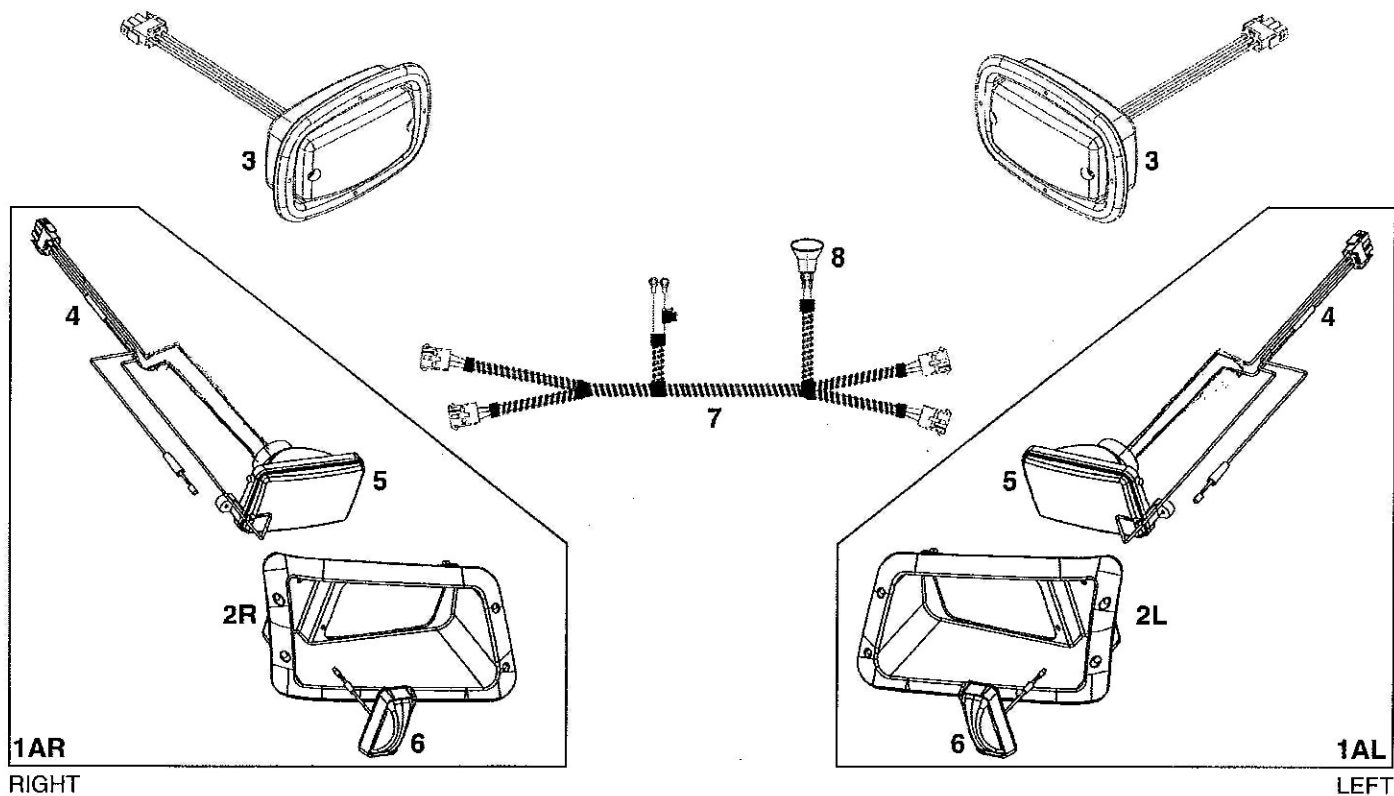

02-035 - LED Light Kit for Yamaha G22 (w/ Basic Harness & Old Style Bezel)

02-035

No.	Part No.	Description
1AR	W02-608	LED Headlight Assembly RH, Complete
1AL	W02-609	LED Headlight Assembly LH, Complete
2R	W02-606	Headlight Bezel RH
2L	W02-607	Headlight Bezel LH
3	W02-213	LED Tail Light Assembly
4	W02-610	LED Headlight Wire Assembly
5	W02-216	Universal LED Headlight & Lens
6	W02-215	Universal LED Turn Signal Assembly
7	W02-816	Universal Basic Harness (w/o Headlight Switch)
8	W02-5-1	Universal Rocker Switch