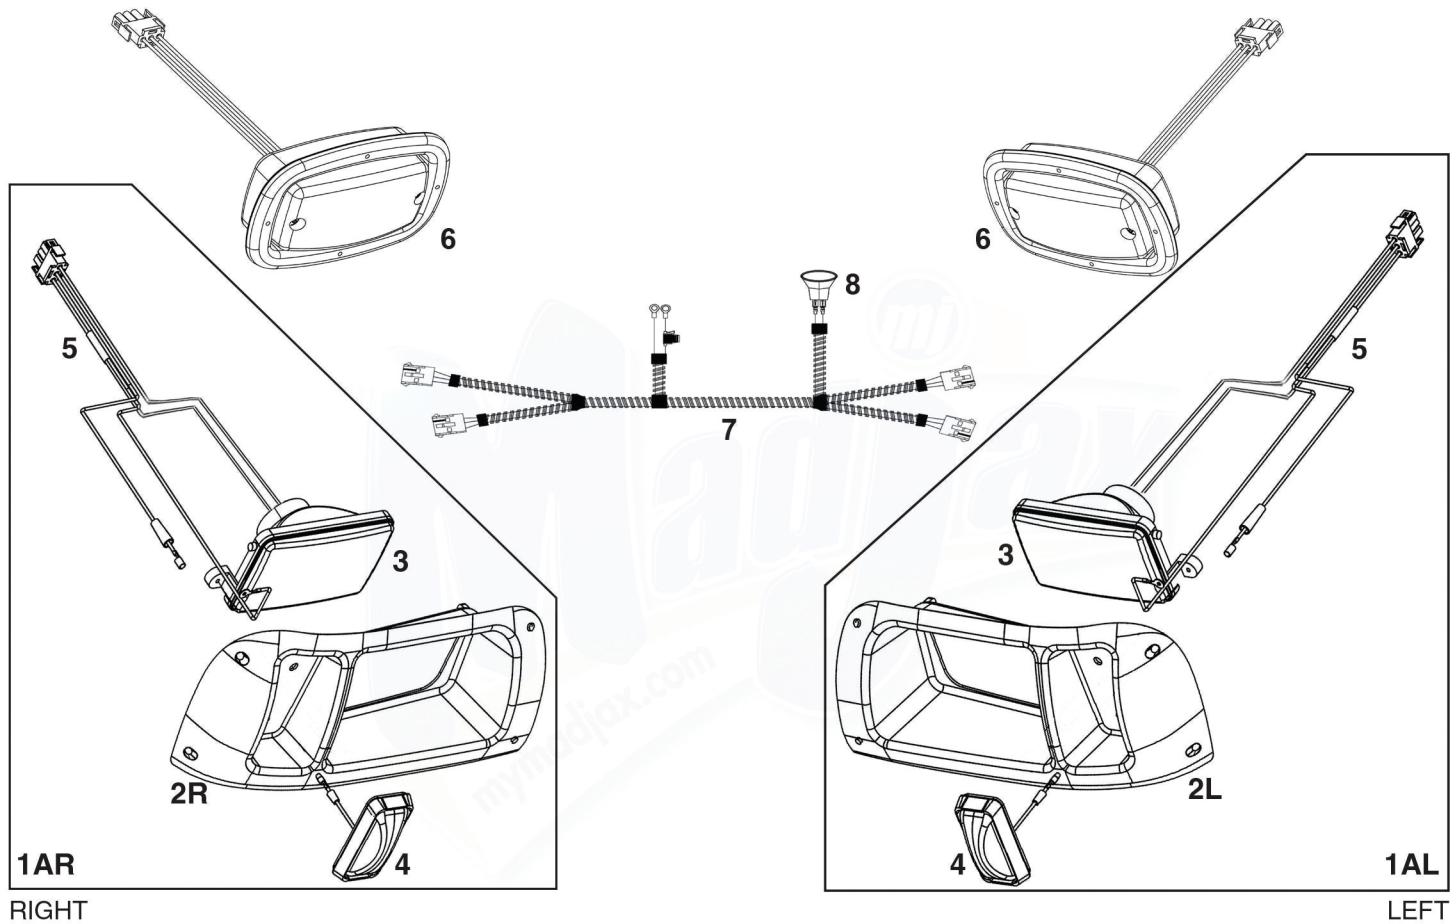

02-033 - LED Light Kit for Club Car DS (w/ Basic Harness & Old Style Bezel)

02-033

No.	Part No.	Description
1AR	W02-212	LED Headlight Assembly RH, Complete
1AL	W02-211	LED Headlight Assembly LH, Complete
2R	W02-202-1	Headlight Bezel RH
2L	W02-201-1	Headlight Bezel LH
3	W02-216	Universal LED Headlight & Lens
4	W02-215	Universal LED Turn Signal Assembly
5	W02-214	LED Headlight Wire Assembly
6	W02-213	Tail Light Assembly
7	W02-816	Universal Basic Harness (w/o Headlight Switch)
8	W02-5-1	Universal Rocker Switch