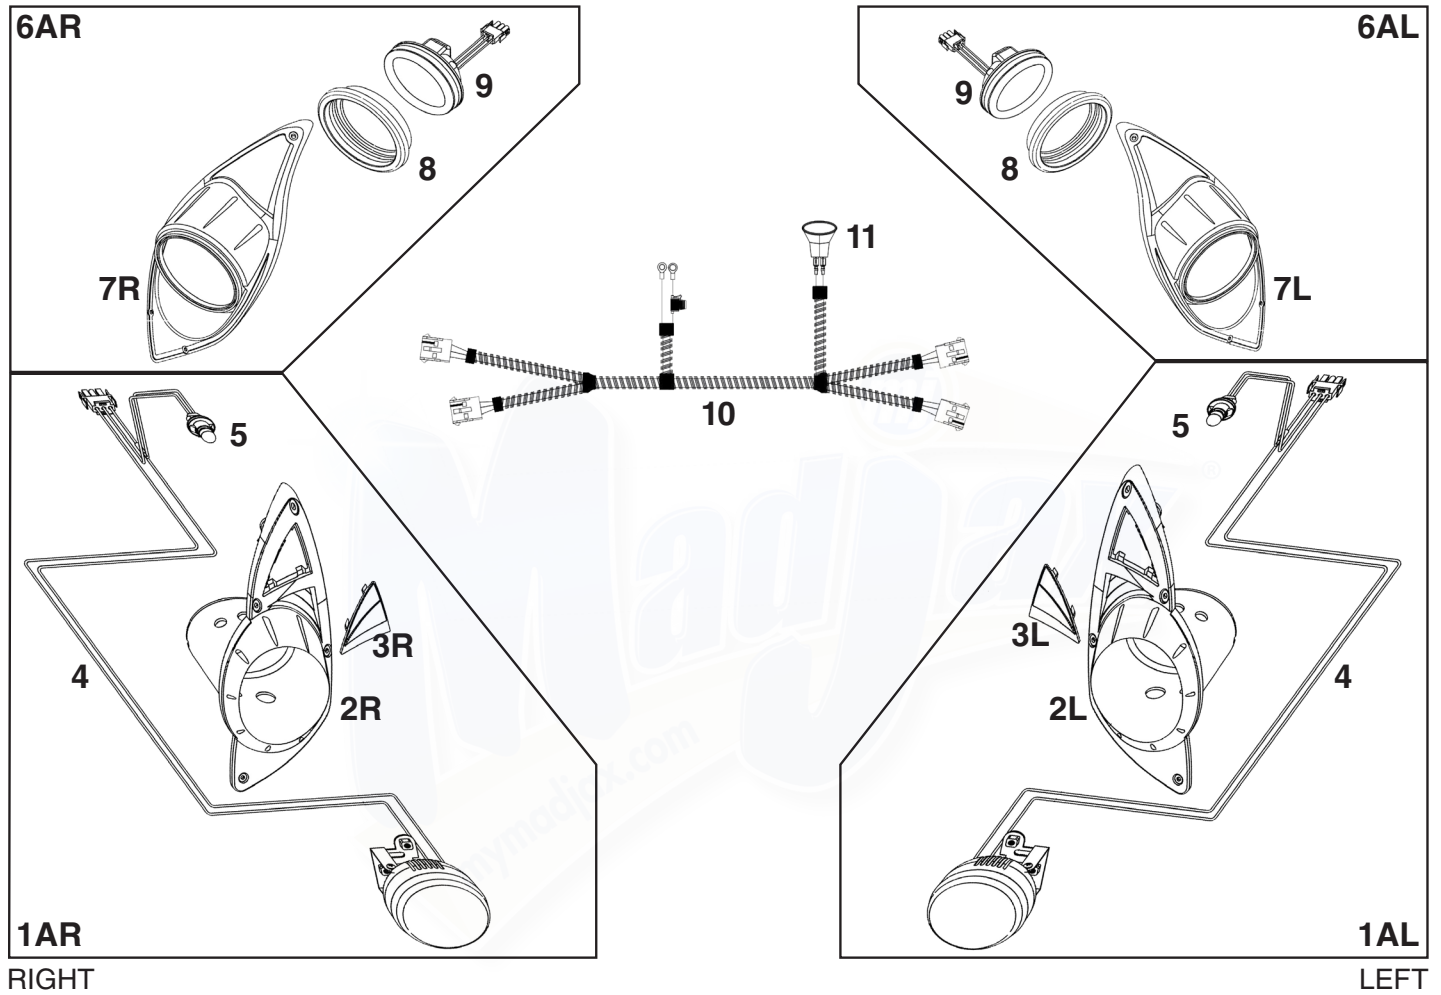

# Madjax® Light Kit : Fits Yamaha® Drive®

## 02-015/MJLK3000

No.	Part No.	Description
1AR	W02-502	R/H Headlight Assembly, Complete
1AL	W02-501	L/H Headlight Assembly, Complete
2R	W02-512	Headlight Bezel R/H
2L	W02-513	Headlight Bezel L/H
3R	W02-509	Turn Signal Light Lens R/H
3L	W02-510	Turn Signal Light Lens L/H
4	W02-511	Headlight Wire Assembly
5	W02-813	Universal Turn Signal Bulbs
6AR	W02-504	R/H Tail Light Assembly, Complete
6AL	W02-503	L/H Tail Light Assembly, Complete
7R	W02-514	Tail Light Bezel R/H
7L	W02-515	Tail Light Bezel L/H
8	W02-507	Tail Light Rubber Ring
9	W02-508	Tail Light LED Light Assembly
10	W02-822	Universal Upgrade Harness (w/o Switch)
11	W02-5-1	Universal Rocker Switch