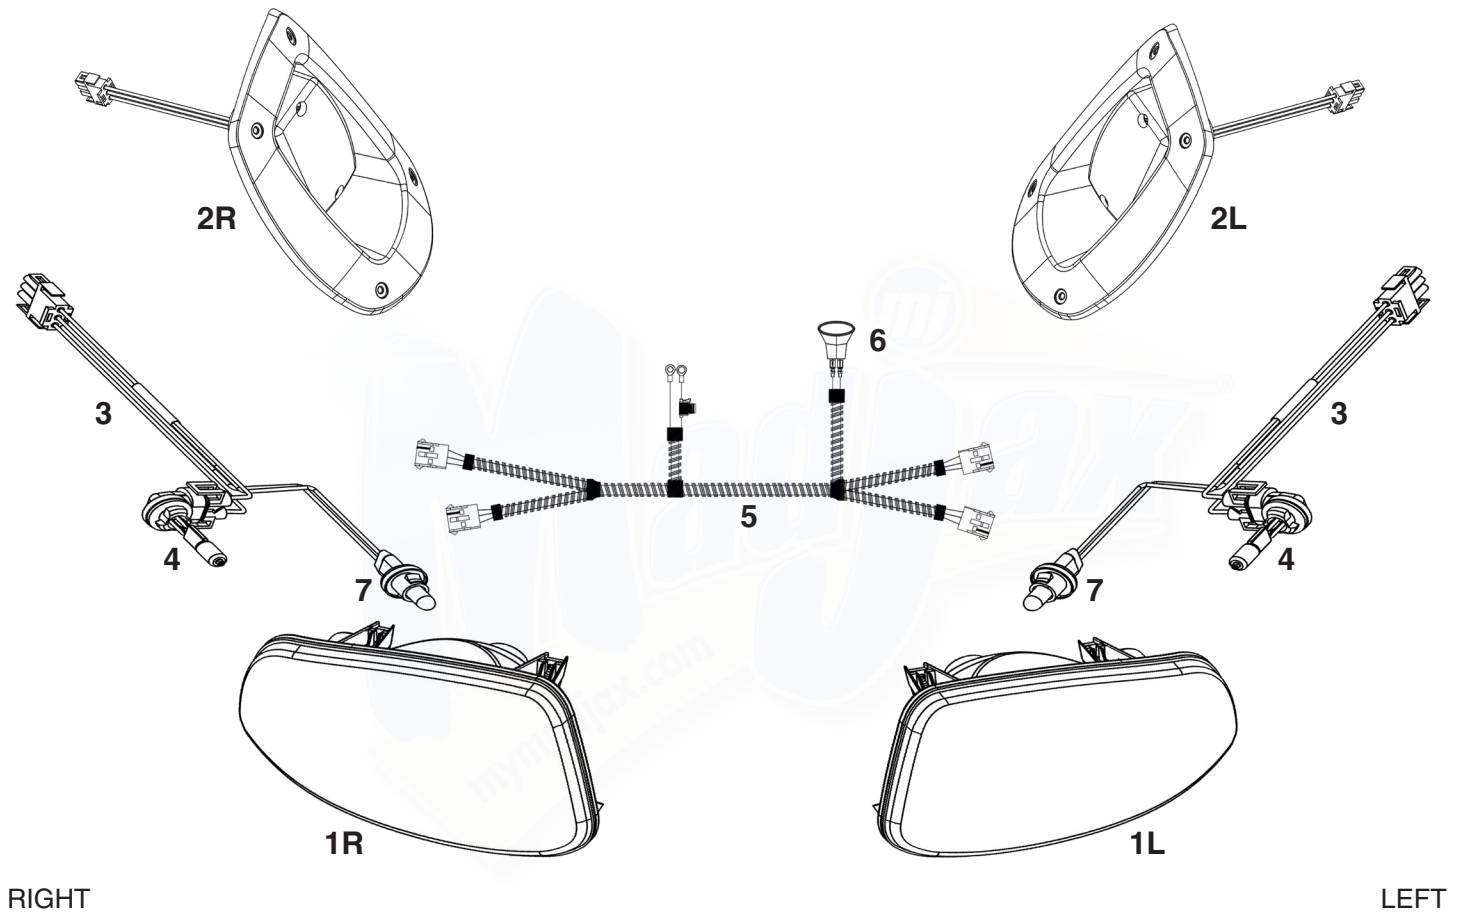

Madjax® Light Kit : Fits E-Z-Go® RXV®

RIGHT

LEFT

02-014/MJLK2001

No.	Part No.	Description
1R	W02-402	Headlight Housing R/H
1L	W02-401	Headlight Housing L/H
2R	W02-404	Tail Light Assembly R/H
2L	W02-403	Tail Light Assembly L/H
3	W02-406	Headlight Wires (w/o bulbs)
4	W02-811	Universal Headlight Bulbs (12V, 37.5W)
5	W02-822	Universal Upgrade Harness (w/o Switch)
6	W02-5-1	Universal Rocker Switch
7	W02-813	Universal Turn Signal Bulbs