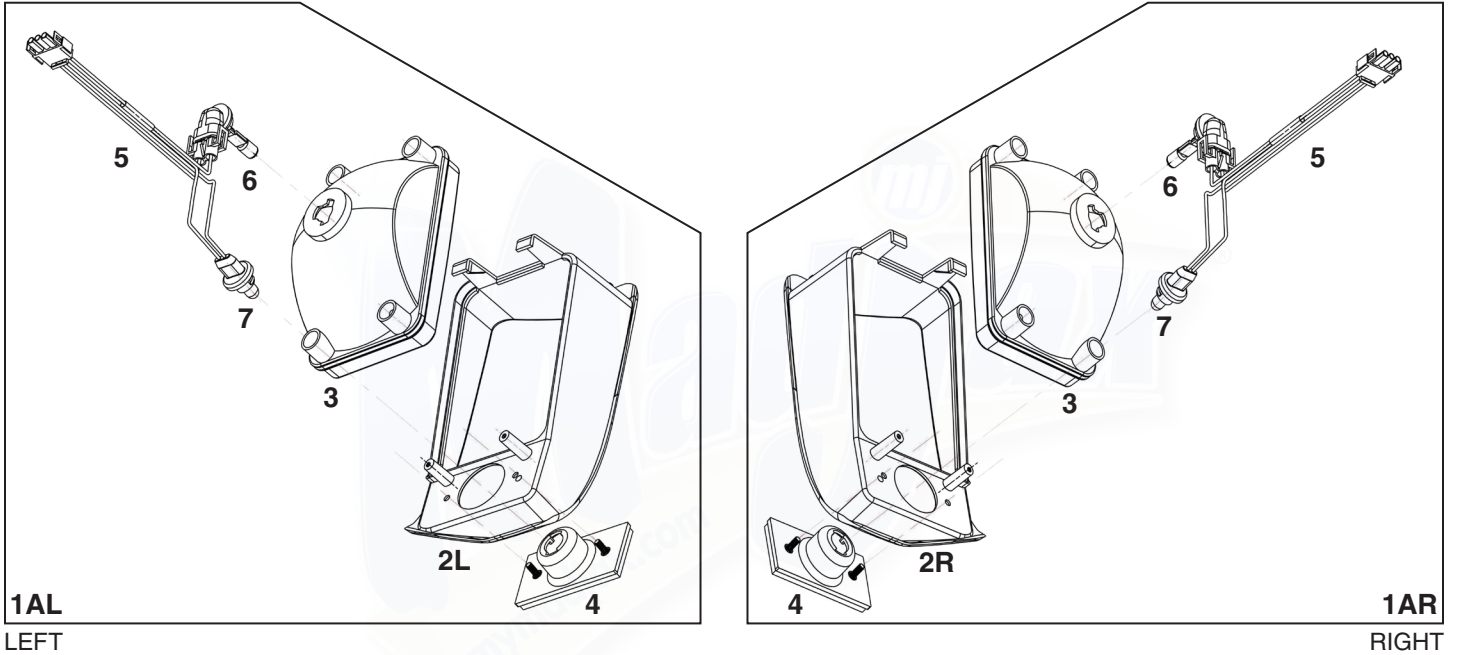

## 02-009/02-010

No.	Part No.	Description
1AR	W02-204	R/H Headlight Assembly, Complete
1AL	W02-205	L/H Headlight Assembly, Complete
2R	W02-207	Headlight Housing R/H
2L	W02-208	Headlight Housing L/H
3	W02-209	Headlight Reflector & Lens
4	W02-210	Turn Signal Light Lens
5	W02-206	Headlight Wires (w/o bulbs)
6	W02-811	Universal Headlight Bulbs (12V, 37.5W)
7	W02-813	Universal Turn Signal Bulbs