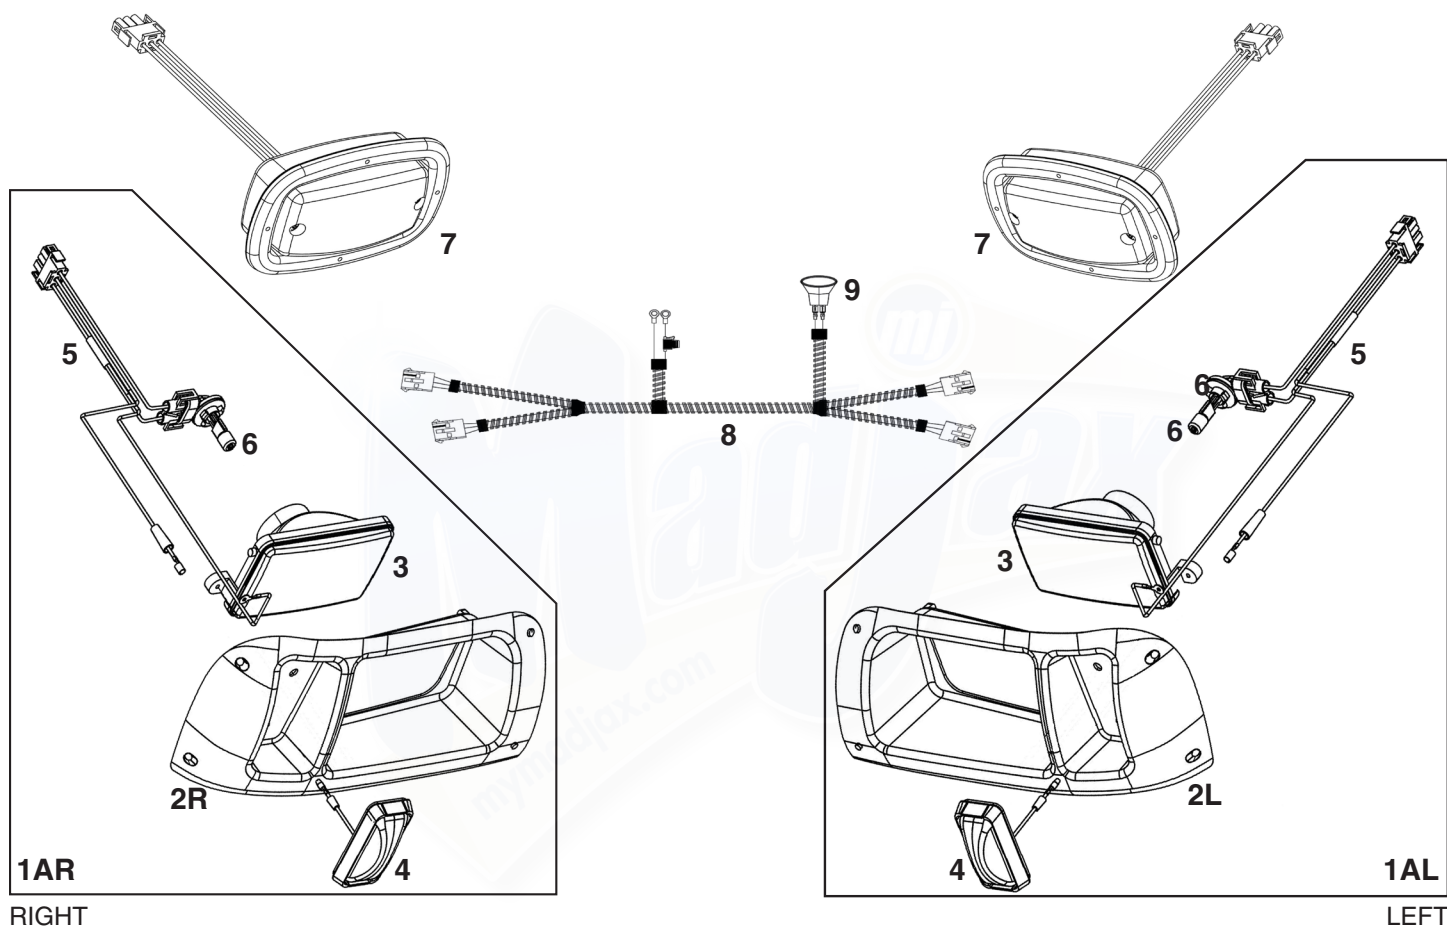

## 02-008/MJLK1001

No.	Part No.	Description
1AR	W02-202	R/H Headlight Assembly, Complete
1AL	W02-201	L/H Headlight Assembly, Complete
2R	W02-202-1	Headlight Housing R/H
2L	W02-201-1	Headlight Housing L/H
3	W02-817	Universal Headlight Reflector & Lens
4	W02-823	Universal LED Turn Signal Light Assembly
5	W02-206	Headlight Wires
6	W02-811	Universal Headlight Bulbs (12V, 37.5W)
7	W02-203	Tail Light Housing
8	W02-816	Universal Basic Harness (w/o Switch)
9	W02-5-1	Universal Rocker Switch