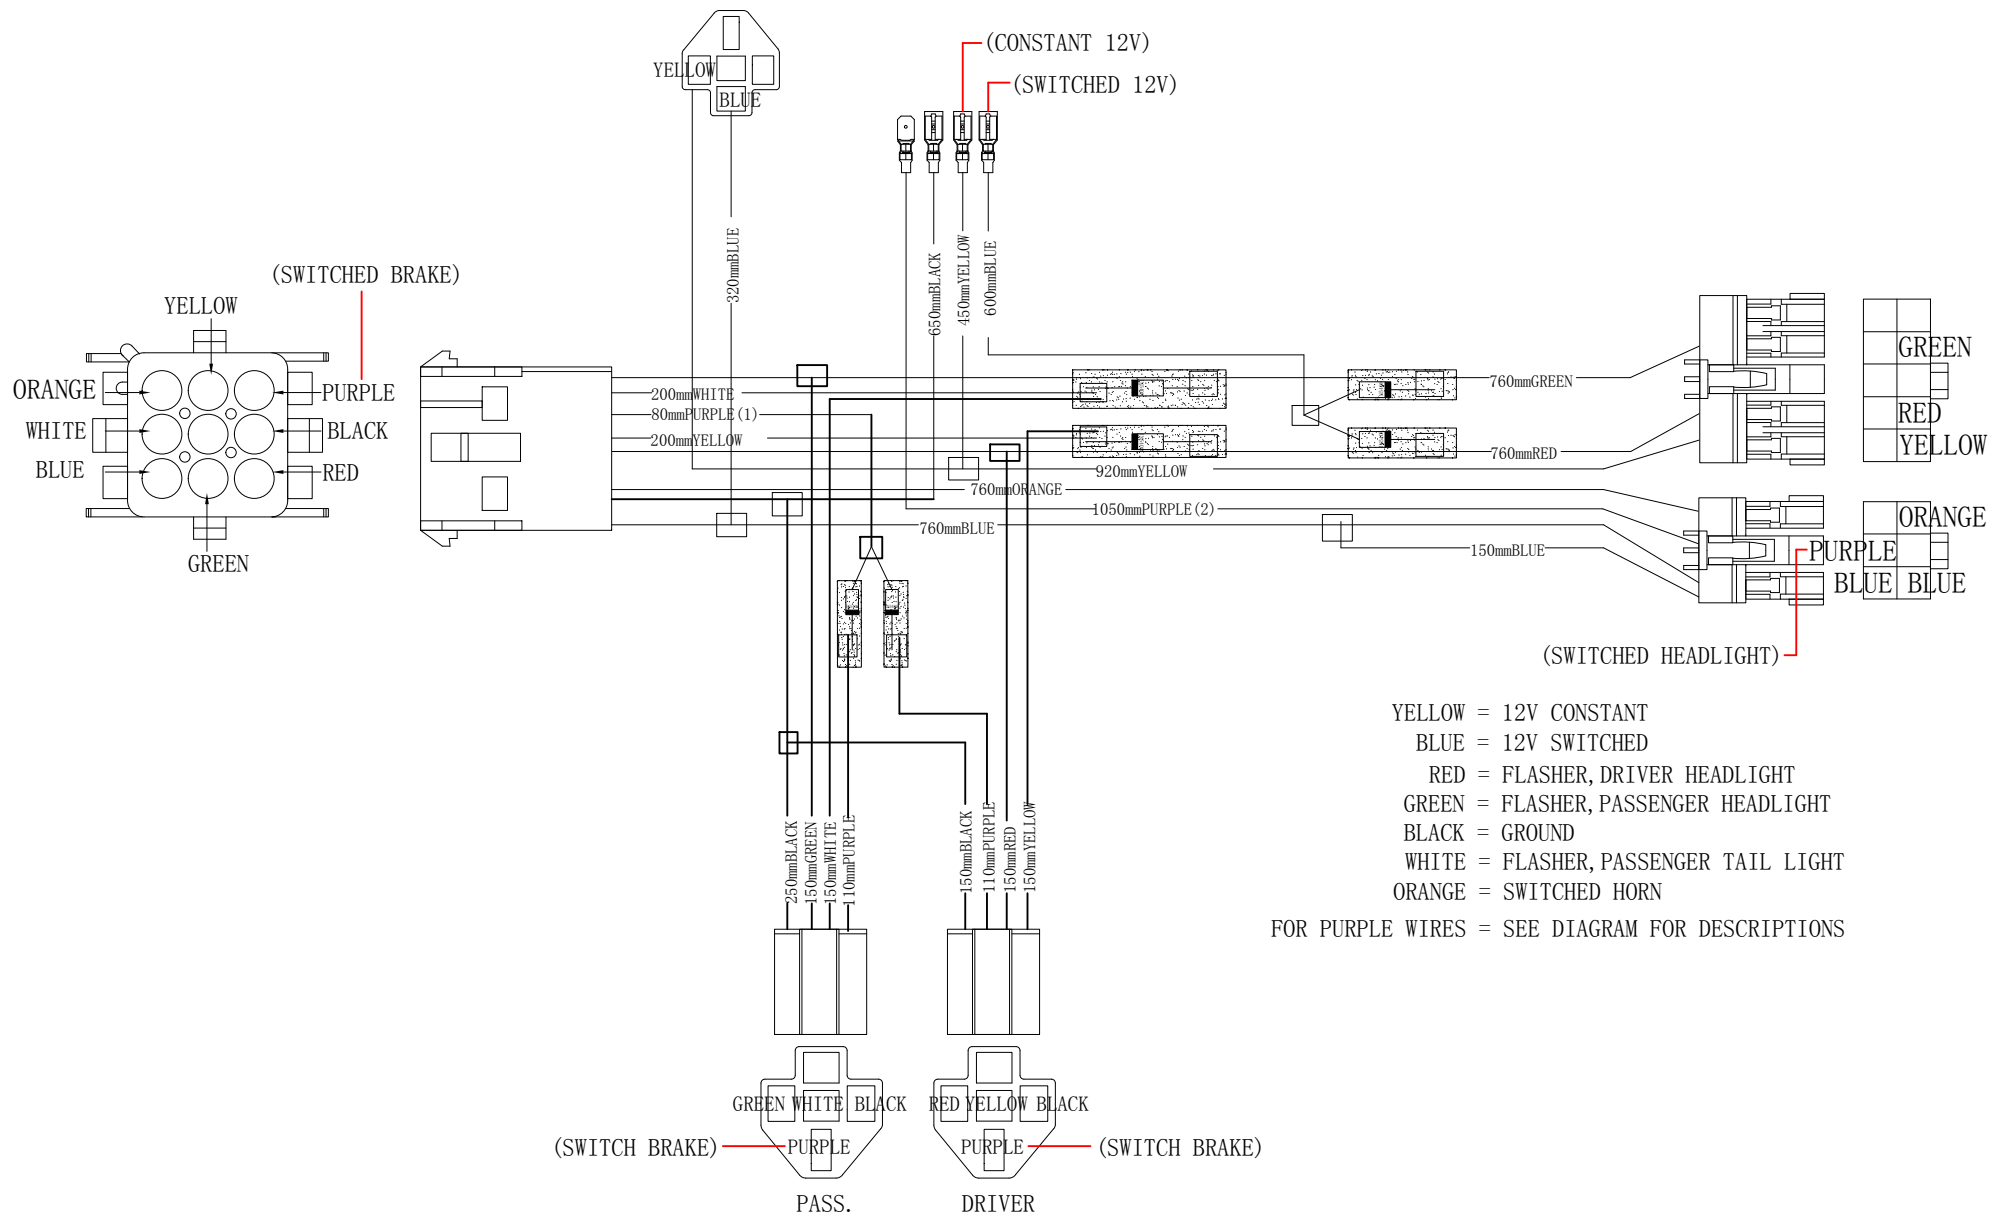

# 02-006 ULTIMATE LIGHT KIT UPGRADE

YELLOW = 12V CONSTANT  
 BLUE = 12V SWITCHED  
 RED = FLASHER, DRIVER HEADLIGHT  
 GREEN = FLASHER, PASSENGER HEADLIGHT  
 BLACK = GROUND  
 WHITE = FLASHER, PASSENGER TAIL LIGHT  
 ORANGE = SWITCHED HORN  
 FOR PURPLE WIRES = SEE DIAGRAM FOR DESCRIPTIONS