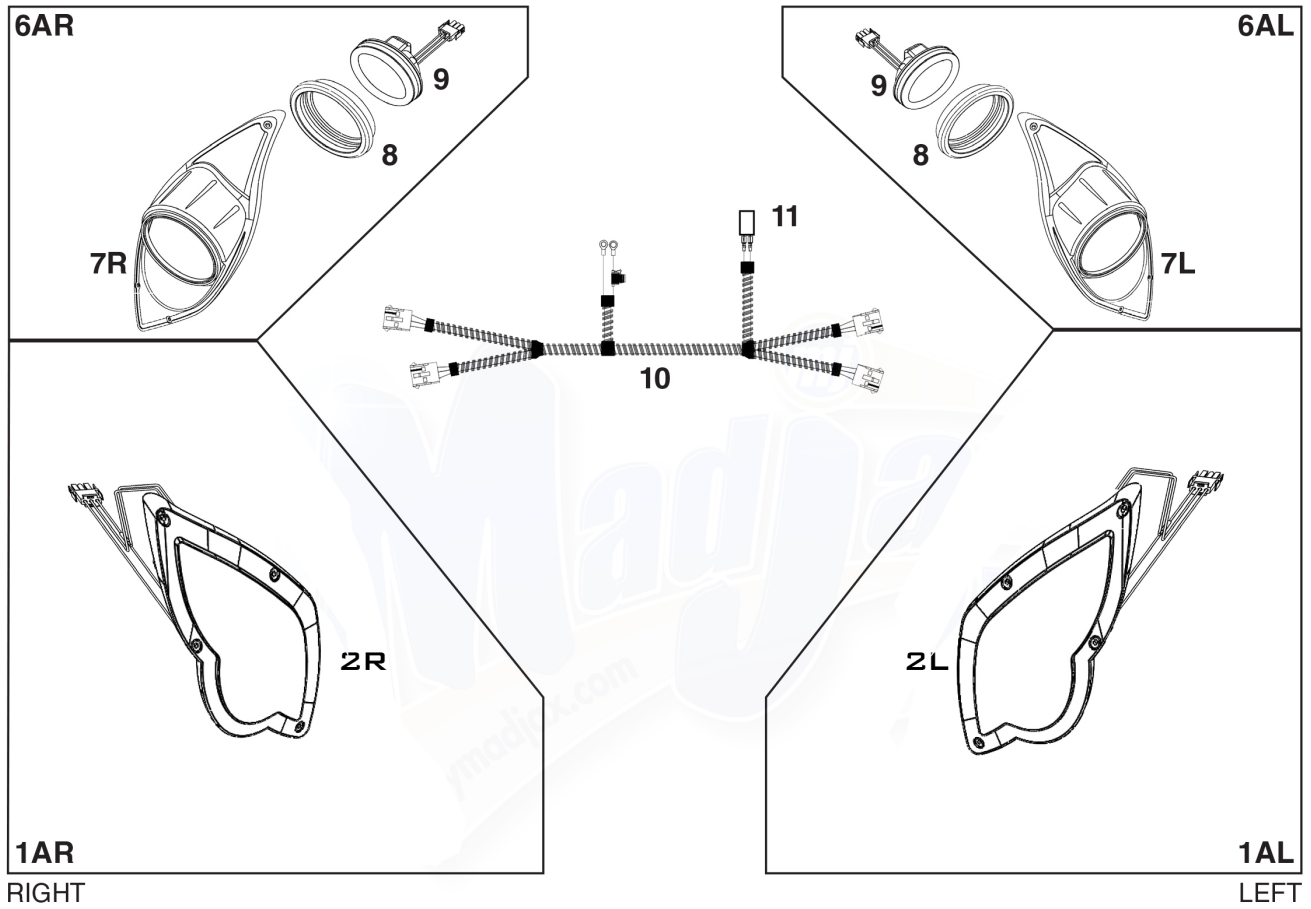

## 02-003 - LED LIGHT KIT FOR YAMAHA DRIVE

### 02-003

No.	Part No.	Description
1AR	W02-522	R/H LED Headlight Assembly, Complete
1AL	W02-521	L/H LED Headlight Assembly, Complete
2R	W02-520	LED Headlight Bezel R/H
2L	W02-519	LED Headlight Bezel L/H
6AR	W02-504	R/H Tail Light Assembly, Complete
6AL	W02-503	L/H Tail Light Assembly, Complete
7R	W02-514	Tail Light Bezel R/H
7L	W02-515	Tail Light Bezel L/H
8	W02-507	Tail Light Rubber Ring
9	W02-508	Tail Light LED Light Assembly
10	W02-822	Universal Upgrade Harness (w/o Rocker Switch)
11	W02-5-1	Universal Rocker Switch