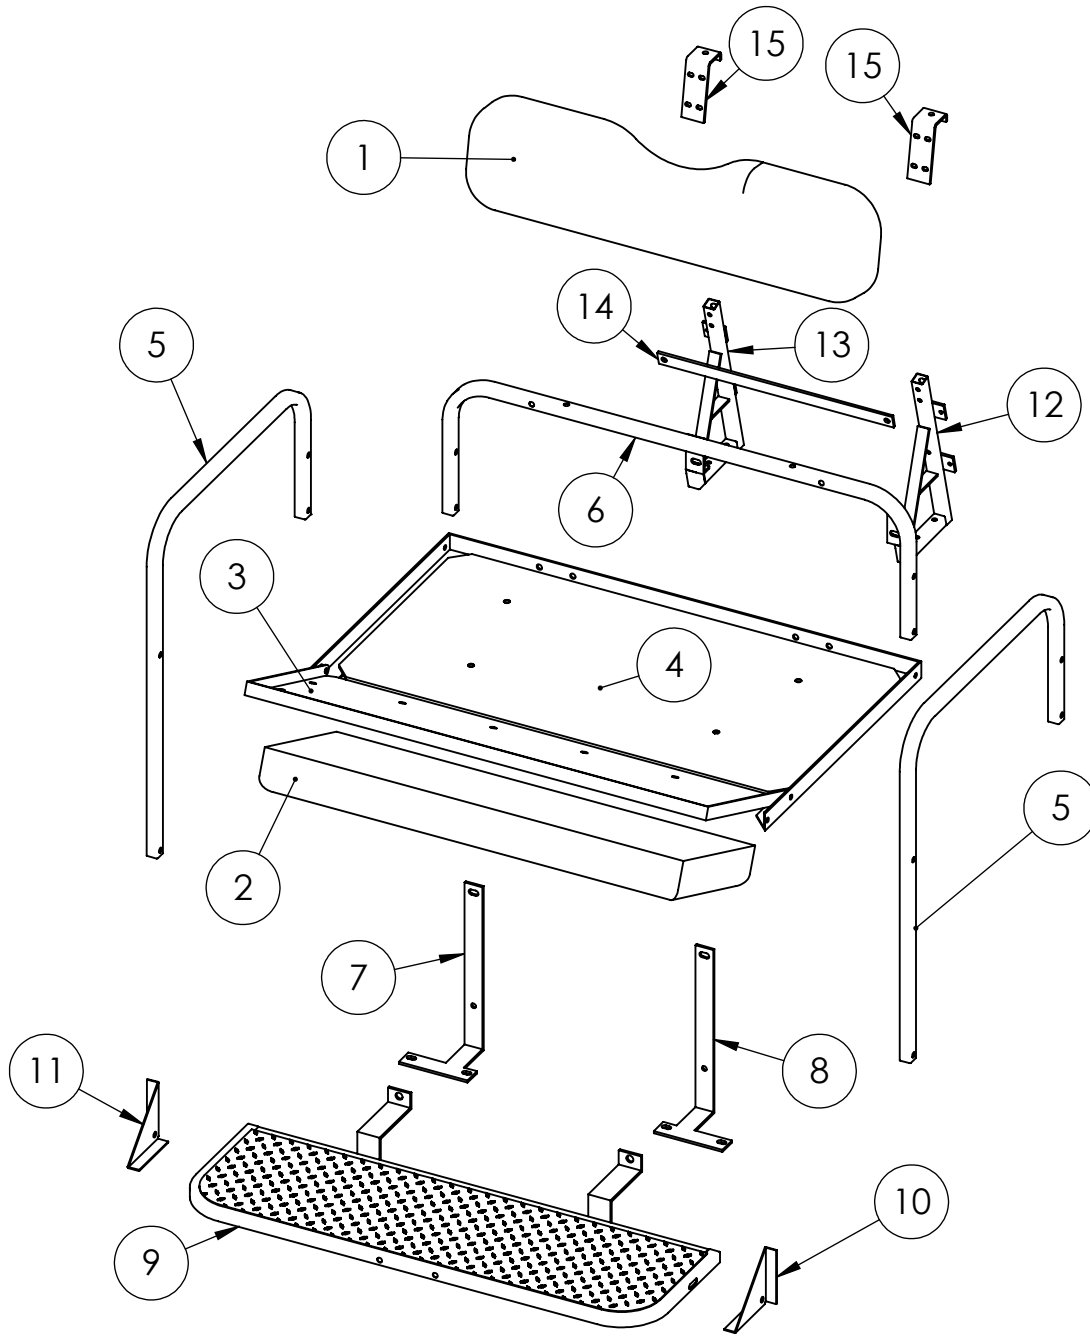

# 01-120 GENESIS150 REAR FLIP SEAT FOR YAMAHA DRIVE2 (2017)

## WARRANTY PARTS EXPLODED VIEW DIAGRAM

ITEM NO.	PART NO.	DESCRIPTION	QTY
1	W01-5-7P	Rear Lean Back Cushion	1
2	W01-5-8P	Rear Seat Cushion	1
3	W01-8-14	Flip Poly Board	1
*4	W01-8-15	Main Poly Board	1
5	W01-5-2	Arm Rest	2
6	W01-8-5	Horizontal Frame Bracket	1
7	W01-5-35	Bagwell Bracket-Driver	1
8	W01-5-36	Bagwell Bracket-Pass	1
9	W01-5-37	Foot Plate	1

ITEM NO.	PART NO.	DESCRIPTION	QTY
10	W01-8-4	Foot Plate Bracket-Pass	1
11	W01-8-3	Foot Plate Bracket-Driver	1
12	W01-5-38	Main Bracket-Pass	1
13	W01-5-39	Main Bracket-Driver	1
14	W01-5-9	Front Bracket Brace	1
15	W01-8-8	Lean Back Bracket	2
16	W01-5-6	Hardware Pack	1