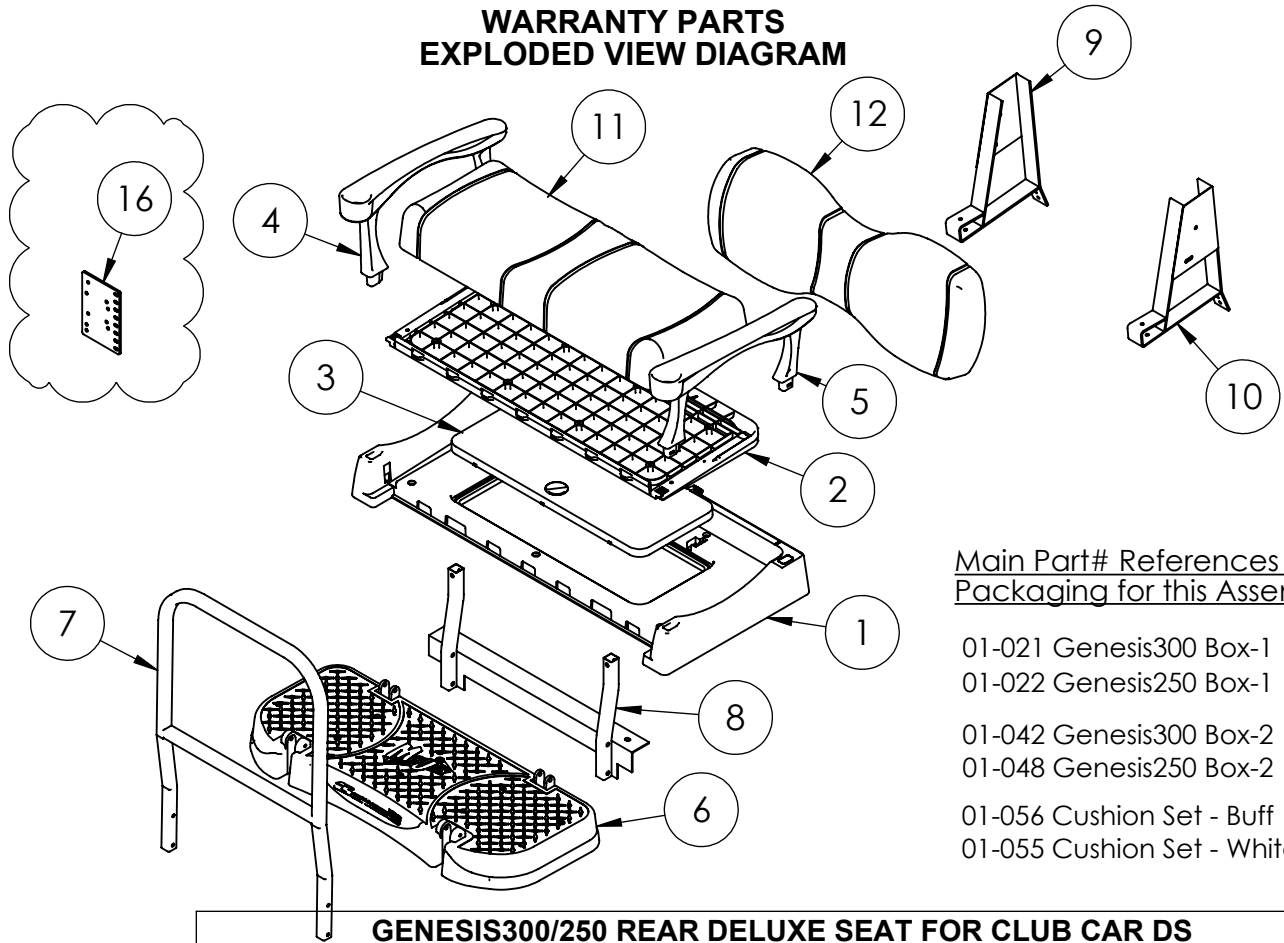

# GENESIS 300/250 REAR DELUXE SEAT FOR CLUB CAR DS

## WARRANTY PARTS EXPLODED VIEW DIAGRAM

### Main Part# References by Packaging for this Assembly:

01-021 Genesis300 Box-1  
01-022 Genesis250 Box-1

01-042 Genesis300 Box-2  
01-048 Genesis250 Box-2

01-056 Cushion Set - Buff  
01-055 Cushion Set - White

GENESIS300/250 REAR DELUXE SEAT FOR CLUB CAR DS			
ITEM #	DESCRIPTION	PART #	QTY
1	Main Poly Frame (Genesis300 - Aluminum) or Main Poly Frame (Genesis250 - Steel)	W01-9-107 W01-9-1	1
2	Flip Poly Frame	W01-9-2	1
3	Seat Door	W01-9-106	1
4	Armrest - Driver Side	W01-9-4	1
5	Armrest - Pass Side	W01-9-5	1
6	Foot Plate (Genesis300 - Aluminum) or Foot Plate (Genesis250 - Steel)	W01-9-105 W01-9-6	1
7	DS Grab Bar (Genesis300 - Aluminum) or DS Grab Bar (Genesis250 - Steel)	W01-9-71 W01-9-81	1
8	DS Foot Plate Mounting Bracket (Genesis300 - Aluminum) or DS Foot Plate Mounting Bracket (Genesis250 - Steel)	W01-9-98 W01-9-20	1
9	DS Main Bracket - Driver Side (Genesis300 - Aluminum) or DS Main Bracket - Driver Side (Genesis250 - Steel)	W01-9-21 W01-9-22	1
10	DS Main Bracket - Pass Side (Genesis300 - Aluminum) or DS Main Bracket - Pass Side (Genesis250 - Steel)	W01-9-23 W01-9-24	1
11	DS Seat Bottom Cushion - Buff or DS Seat Bottom Cushion - White	W01-9-25 W01-9-36	1
12	DS Seat Back Cushion - Buff or DS Seat Back Cushion - White	W01-9-19 W01-9-38	1
13	Hardware Pack - DS (Not Shown in Diagram)	W01-9-101	1
14	DS Rear Strut - Driver Side (Genesis300 - Aluminum) [Not Shown in Diagram] or DS Rear Strut - Driver Side (Genesis250 - Steel) [Not Shown in Diagram]	W01-9-63 W01-9-64	1
15	DS Rear Strut - Pass Side (Genesis300 - Aluminum) [Not Shown in Diagram] or DS Rear Strut - Pass Side (Genesis250 - Steel) [Not Shown in Diagram]	W01-9-65 W01-9-66	1
16	Lean Back Bracket (Bracket can go on either side)	W01-9-97	2