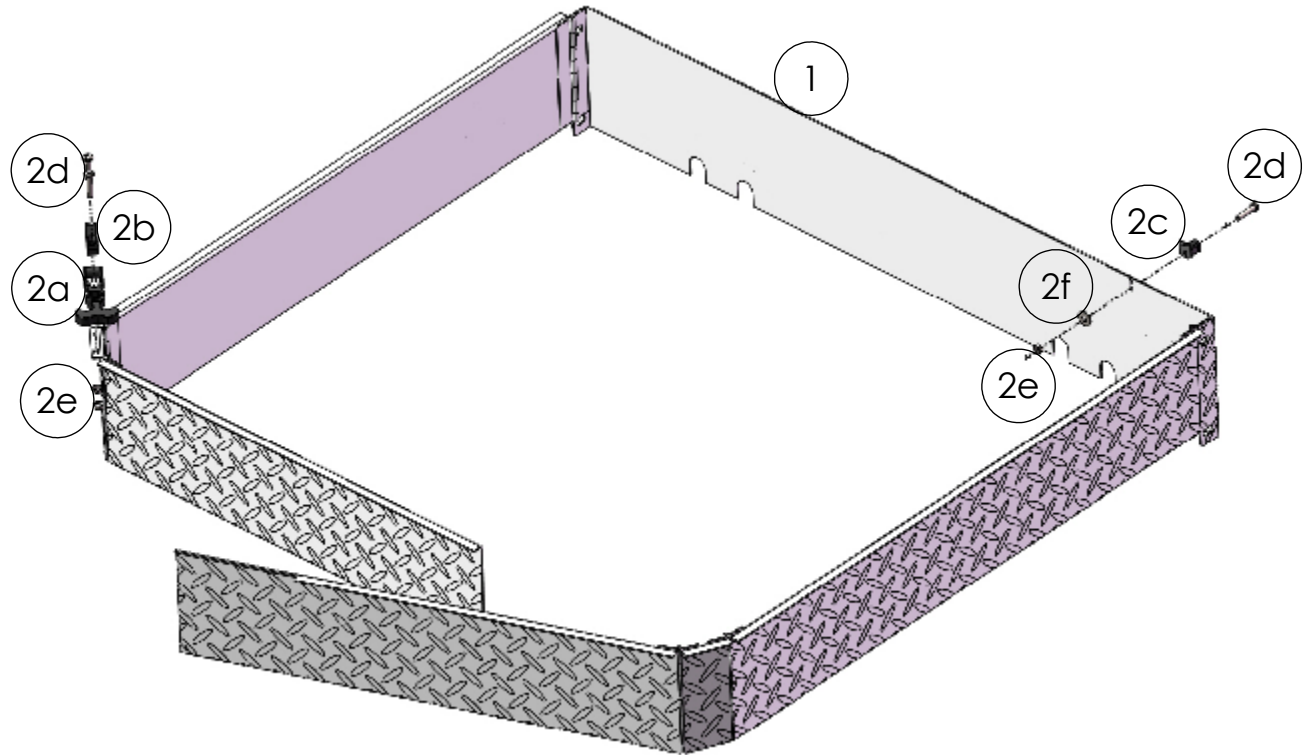

# 01-025 - FENCE SYSTEM FOR GENESIS150 REAR SEAT

## WARRANTY PARTS EXPLODED VIEW DIAGRAM

01-025 FENCE SYSTEM FOR GENESIS150 REAR SEAT			
ITEM NO.	DESCRIPTION	PART NO.	QTY
1	FENCE SYSTEM GENESIS150		1
2	FENCE SYSTEM HARDWARE PACK	W01-25-2	1
2a	LATCH HANDLE		1
2b	LATCH HANDLE MOUNT		1
2c	LATCH HANDLE CATCH		1
2d	M6x30 MACHINE SCREW		3
2e	M6 HEX NUT		3
2f	M6 WASHER		1