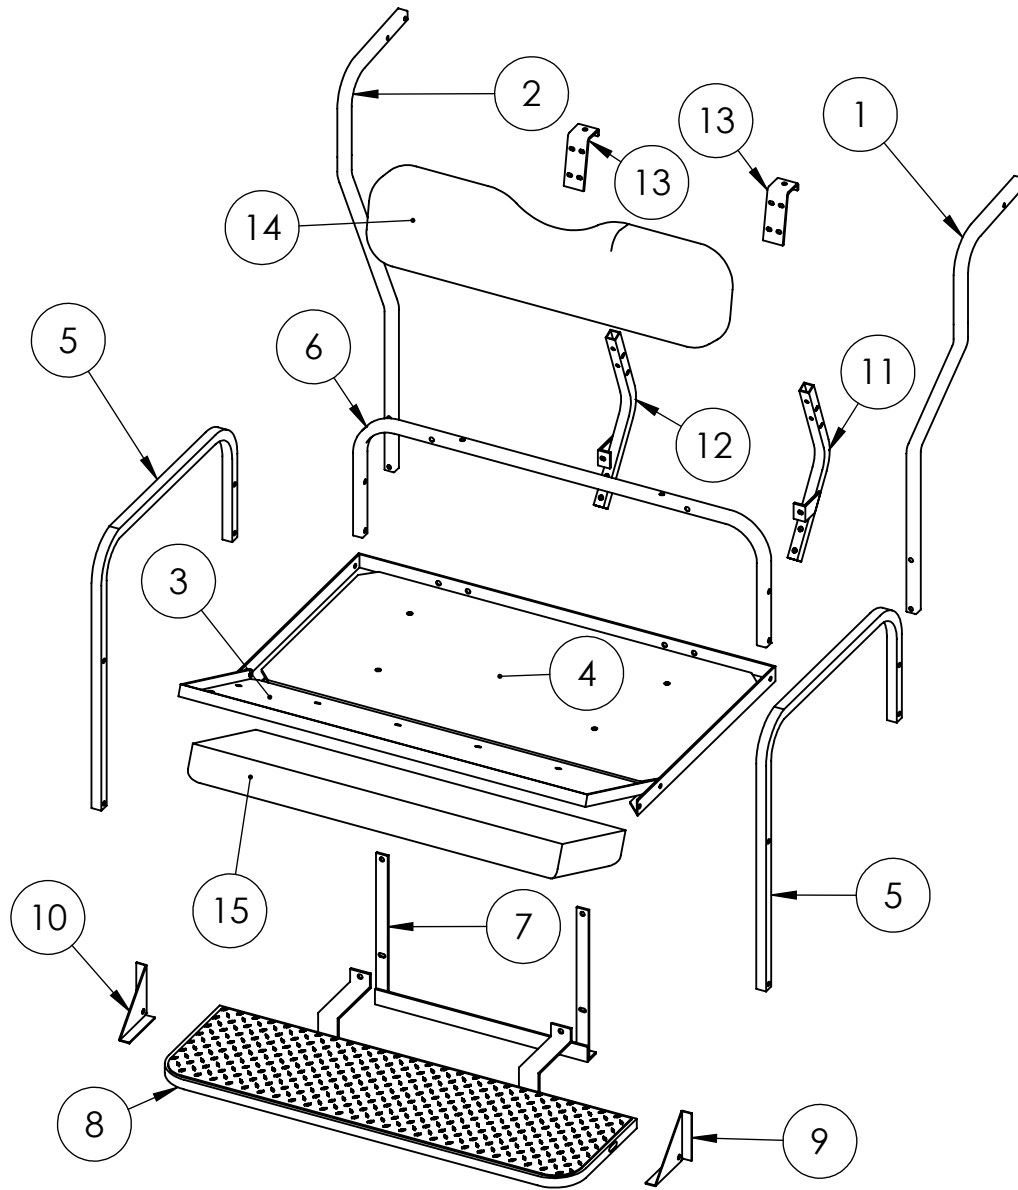

01-013/014 GENESIS150 REAR FLIP SEAT FOR YAMAHA G-SERIES (013-IVORY / 014-TAN)

WARRANTY PARTS EXPLODED VIEW DIAGRAM

ITEM NO.	PART NO.	DESCRIPTION	QTY
1	W01-6-7	Rear Strut-Pass	1
2	W01-6-6	Rear Strut-Driver	1
3	W01-8-14	Flip Poly Board	1
*4	W01-8-15	Main Poly Board	1
5	W01-6-2	Arm Rest	2
6	W01-8-5	Horizontal Frame Bracket	1
7	W01-6-3	Bagwell Bracket	1
8	W01-6-1	Foot Plate	1
9	W01-8-4	Foot Plate Bracket-Pass	1
10	W01-8-3	Foot Plate Bracket-Driver	1

ITEM NO.	PART NO.	DESCRIPTION	QTY
11	W01-6-5	Main Bracket-Pass	1
12	W01-6-4	Main Bracket-Driver	1
13	W01-8-8	Lean Back Bracket	2
14	W01-6-9P	Rear Lean Back Cushion-Tan	1
	W01-6-11P	Rear Lean Back Cushion-Ivory	1
15	W01-6-10P	Rear Seat Cushion-Tan	1
	W01-6-12P	Rear Seat Cushion-Ivory	1
16	W01-6-8	Hardware Pack	1

* Item#4 - The Warranty Part# is W01-8-17 for the Main Frame w/ Polyboard