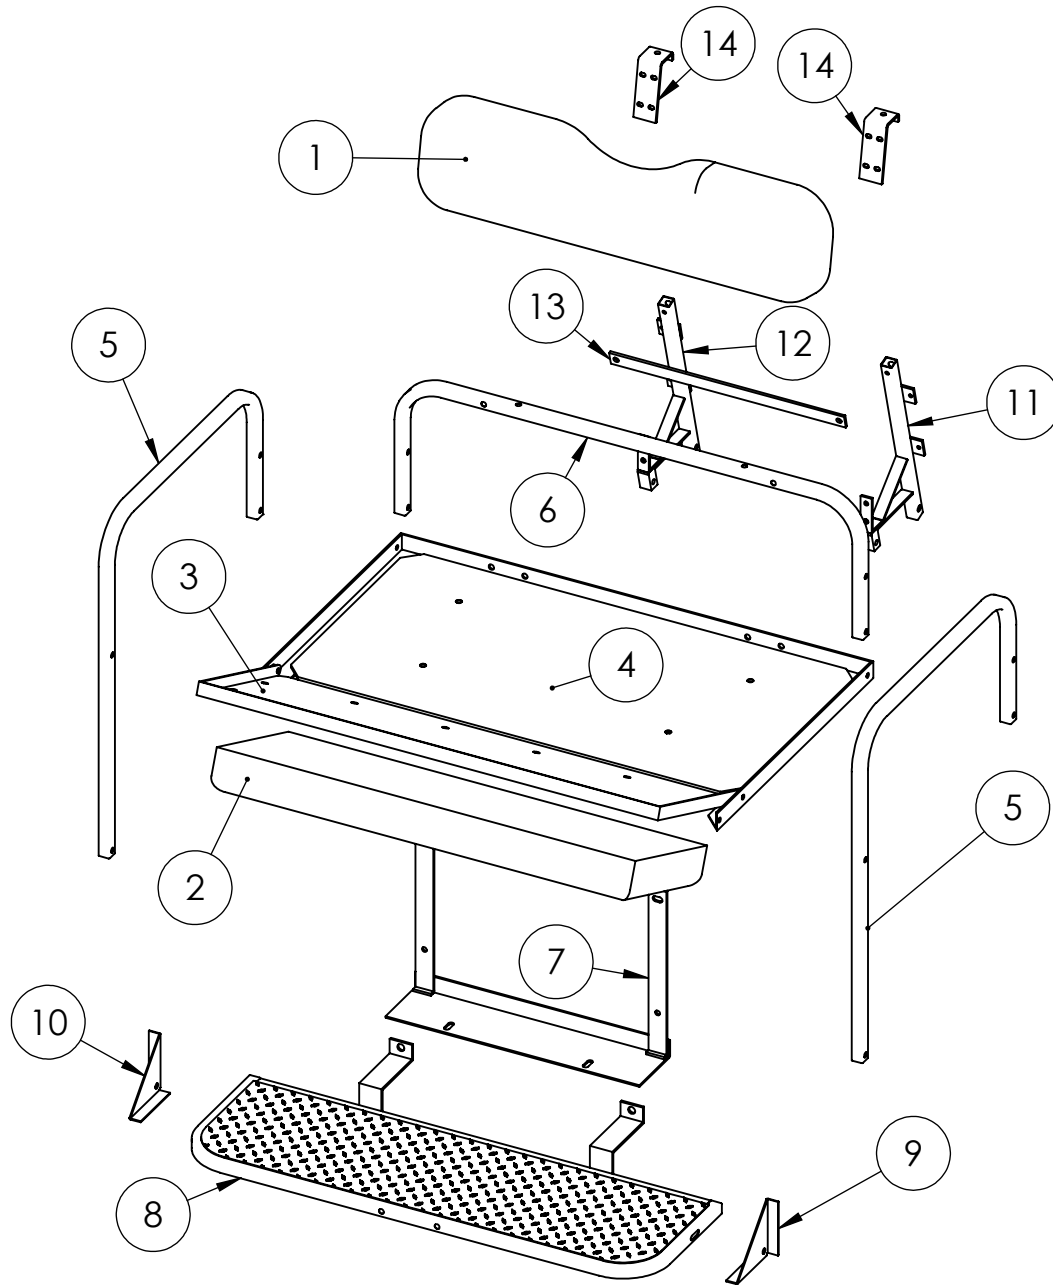

01-012 GENESIS150 REAR FLIP SEAT FOR YAMAHA DRIVE

WARRANTY PARTS EXPLODED VIEW DIAGRAM

ITEM NO.	PART NO.	DESCRIPTION	QTY
1	W01-5-7P	Rear Lean Back Cushion	1
2	W01-5-8P	Rear Seat Cushion	1
3	W01-8-14	Flip Poly Board	1
*4	W01-8-15	Main Poly Board	1
5	W01-5-2	Arm Rest	2
6	W01-8-5	Horizontal Frame Bracket	1
7	W01-5-3	Bagwell Bracket	1
8	W01-12-1	Foot Plate	1
9	W01-8-4	Foot Plate Bracket-Pass	1
10	W01-8-3	Foot Plate Bracket-Driver	1

ITEM NO.	PART NO.	DESCRIPTION	QTY
11	W01-5-5	Main Bracket-Pass	1
12	W01-5-4	Main Bracket-Driver	1
13	W01-5-9	Front Bracket Brace	1
14	W01-8-8	Lean Back Bracket	2
17	W01-5-6	Hardware Pack	1

* Item#4 - The Warranty Part# is W01-8-17 for the Main Frame w/ Polyboard