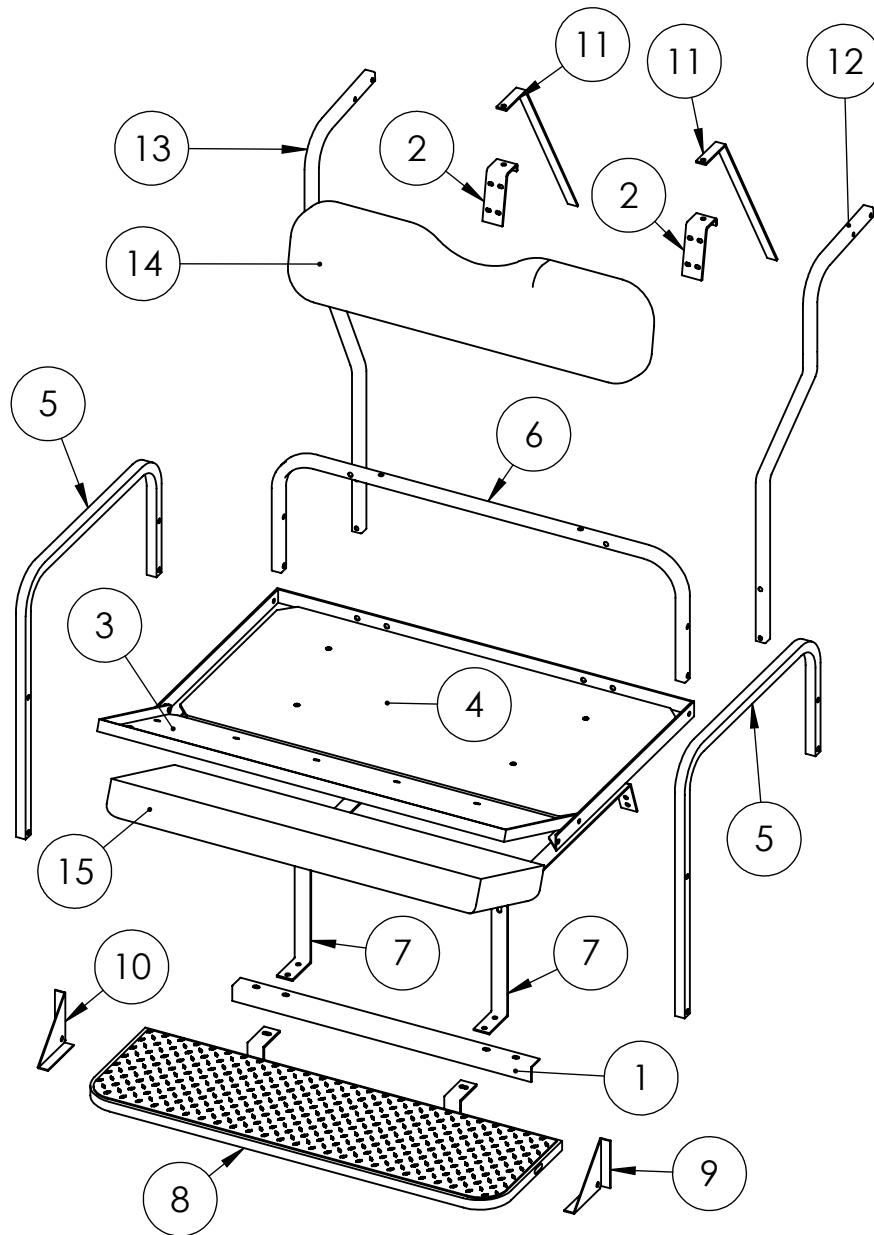

01-004/005 GENESIS150 REARFLIP SEAT FOR CLUB CAR DS (004-BUFF / 005-WHITE)

WARRANTY PARTS EXPLODED VIEW DIAGRAM

ITEM NO.	PART NO.	DESCRIPTION	QTY
1	W01-2-7	Bumper Bracket	1
2	W01-8-8	Lean Back Bracket	2
3	W01-8-14	Flip Poly Board	1
*4	W01-8-15	Main Poly Board	1
5	W01-2-2	Arm Rest	2
6	W01-8-5	Horizontal Frame Bracket	1
7	W01-2-3	Bagwell Bracket	2
8	W01-2-1	Foot Plate	1
9	W01-8-4	Foot Plate Bracket-Pass	1
10	W01-8-3	Foot Plate Bracket-Driver	1

ITEM NO.	PART NO.	DESCRIPTION	QTY
11	W01-2-4	Front Lean Back Bracket	2
12	W01-2-6	Rear Strut-Pass	1
13	W01-2-5	Rear Strut-Driver	1
14	W01-2-9P	Rear Lean Back Cushion-Buff	1
	W01-2-11P	Rear Lean Back Cushion-White	1
15	W01-2-10P	Rear Seat Cushion-Buff	1
	W01-2-12P	Rear Seat Cushion-White	1
16	W01-2-8	Hardware Pack	1

* Item#4 - The Warranty Part# is W01-8-17 for the Main Frame w/ Polyboard

Revised on 4/21/16